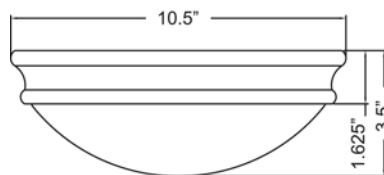

Model No :: **20724-BS/OPL**
Name :: Atom

Project Name :: _____
Location :: _____
Type :: _____
Quantity :: _____
Notes :: _____

Product Information

Product ID :: 20724
UPC Code :: 641594003116
Mounting Type :: Ceiling
Finish :: Brushed Steel (BS)
Diffuser :: Opal (OPL)
Alt. Finishes :: Brushed Steel (BS); Oil Rubbed Bronze (ORB)
Alt. Diffusers :: Opal (OPL)

Product Dimensions

Fixture	Canopy
Length :: N/A	Length :: N/A
Width :: N/A	Width :: N/A
Diameter :: 10.5"	Diameter :: N/A
Extension :: N/A	Height :: 1.75"
Height :: 3.5"	
Overall Height :: N/A	

Technical Specifications

Qualifications	Specifications	Photometrics	Recommended Dimmers
Location Rating :: Damp	Frame Material :: Steel	CCT :: 2700	(TRIAC) Any Standard Dimmer
Certification :: UL Listed (US/Canada)	Diffuser Material :: Glass	CRI :: N/A	
IES File ::	Voltage :: 120v	Wattage :: 100w	
JA8 Compliant :: No	Lamping Type :: Incandescent	Nominal Lumens :: 1600Lm	
Energy Star :: No	Lamping Base :: E-26	Delivered Lumens :: N/A	
ADA Compliant :: No	Lamp Quantity :: 1	Additional Items :: 0	
Marine Grade :: No	Lamp Wattage :: 100 W		
Emergency Lighting :: No	Total Wattage :: 100w		
Warranty :: 1 Year Limited	Lamps Included :: No		
	J-Box Type :: Standard		

Line Drawing #1

Line Drawing #2

IES File

Image Not Available

Toll Free 800-828-5483 • www.AccessLighting.com

14410 Myford Road, Irvine, CA 92606

The information provided is subject to change without notice. ©2020 Access Lighting Corporation. All Rights Reserved
Rev. 202004 Filename:: 20724-BS_OPL.pdf