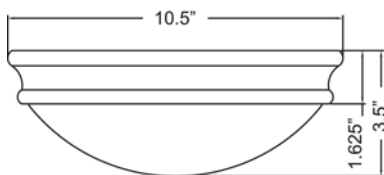

Line Drawing #2