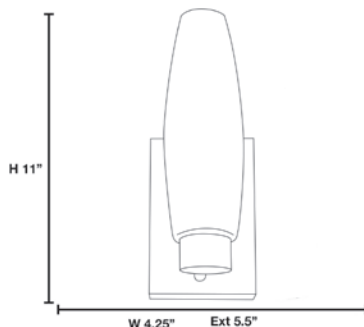

**Product Dimensions**

<b>Fixture</b>	<b>Canopy</b>
Length :: N/A	Length :: 1.5"
Width :: 4.25"	Width :: 4.25"
Diameter :: N/A	Diameter :: N/A
Extension :: 5.5"	Height :: 6.5"
Height :: 11"	
Overall Height :: N/A	

**Photometrics**

CCT :: 3200  
 CRI :: 85  
 Wattage :: 10w  
 Nominal Lumens :: 800Lm  
 Delivered Lumens :: N/A

**Recommended Dimmers**

(ELV) LUTRON Skylark SELV-300P; (MLV) LUTRON Diva DVLV-600P

Additional Items :: 0

**Line Drawing #1**

**Line Drawing #2**

Image Not Available

**IES File**

**Toll Free 800-828-5483 • www.AccessLighting.com**

14410 Myford Road, Irvine, CA 92606

The information provided is subject to change without notice. ©2020 Access Lighting Corporation. All Rights Reserved  
 Rev. 202004 Filename:: 50568LEDD-CH\_OPL.pdf