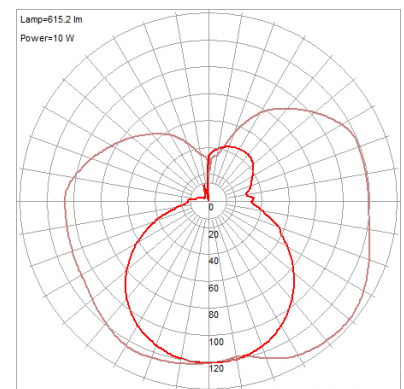

**Product Dimensions**

<b>Fixture</b>	<b>Canopy</b>
Length :: N/A	Length :: 1.5"
Width :: 4.25"	Width :: 4.25"
Diameter :: N/A	Diameter :: N/A
Extension :: 5.5"	Height :: 6.5"
Height :: 11"	
Overall Height :: N/A	

**Photometrics**

CCT :: 3200  
 CRI :: 85  
 Wattage :: 10w  
 Nominal Lumens :: 800Lm  
 Delivered Lumens :: N/A

**Recommended Dimmers**

(ELV) LUTRON Skylark SELV-300P; (MLV) LUTRON Diva DVLV-600P

Additional Items :: 0

**Line Drawing #1**

**Line Drawing #2**

Image Not Available

**IES File**

**Toll Free 800-828-5483 • www.AccessLighting.com**

14410 Myford Road, Irvine, CA 92606

The information provided is subject to change without notice. ©2020 Access Lighting Corporation. All Rights Reserved  
 Rev. 202004 Filename:: 50568LEDD-CH\_OPL.pdf