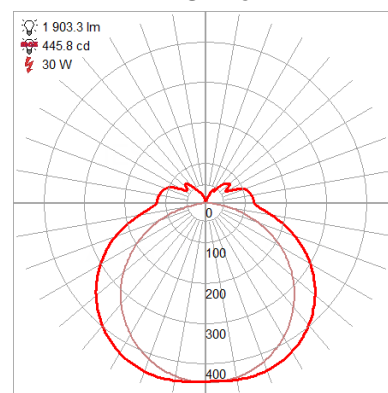

Product Dimensions

Fixture	Canopy
Length :: 0	Length :: 0
Width :: 36"	Width :: 0
Diameter :: 0	Diameter :: 0
Extension :: 2.5"	Height :: 0
Height :: 5.5"	
Overall Height :: 0	

Technical Specifications

Qualifications

Photometrics

CCT :: 3000
 CRI :: 90
 Wattage :: 30w
 Nominal Lumens :: 2100Lm
 Delivered Lumens :: 1903Lm

Recommended Dimmers

(ELV) LUTRON Caseta PD - 6WCL; (ELV) LUTRON Maestro CL MACL-153M; (ELV) LUTRON Maestro MRF2-6CL; (TRIAC) LUTRON Diva DVCL-153P

Additional Items :: 0

Line Drawing #1

Line Drawing #2

IES File

Toll Free 800-828-5483 • www.AccessLighting.com

14410 Myford Road, Irvine, CA 92606

The information provided is subject to change without notice. ©2020 Access Lighting Corporation. All Rights Reserved
 Rev. 202004 Filename:: 62572LEDD-ABB_ACR.pdf