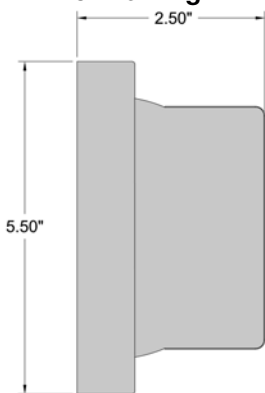

Line Drawing #2