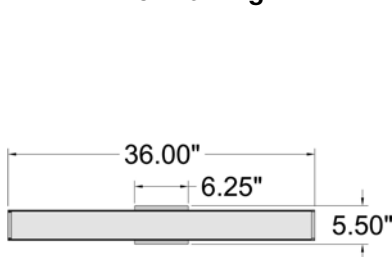

Recommended Dimmers

(ELV) LUTRON Caseta PD - 6WCL; (ELV) LUTRON Maestro CL MACL-153M; (ELV) LUTRON Maestro MRF2-6CL; (TRIAC) LUTRON Diva DVCL-153P

Additional Items :: 0

Line Drawing #1