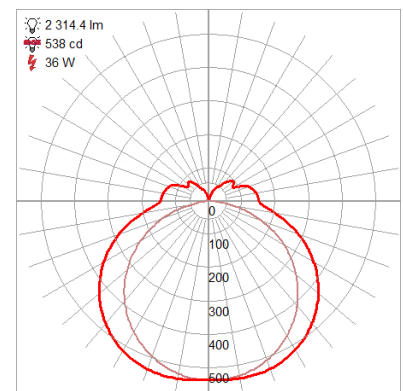

Product Dimensions

Fixture	Canopy
Length :: 0	Length :: 0
Width :: 48"	Width :: 0
Diameter :: 0	Diameter :: 0
Extension :: 2.5"	Height :: 0
Height :: 5.5"	
Overall Height :: 0	

Technical Specifications

Qualifications

Photometrics

CCT :: 3000
 CRI :: 90
 Wattage :: 35w
 Nominal Lumens :: 2450Lm
 Delivered Lumens :: 2314Lm

Recommended Dimmers

(ELV) LUTRON Caseta PD - 6WCL; (ELV) LUTRON Maestro CL MACL-153M; (ELV) LUTRON Maestro MRF2-6CL; (TRIAC) LUTRON Diva DVCL-153P

Additional Items :: 0

Line Drawing #1

Line Drawing #2

IES File

Toll Free 800-828-5483 • www.AccessLighting.com

14410 Myford Road, Irvine, CA 92606

The information provided is subject to change without notice. ©2020 Access Lighting Corporation. All Rights Reserved
 Rev. 202004 Filename:: 62573LEDD-ABB_ACR.pdf