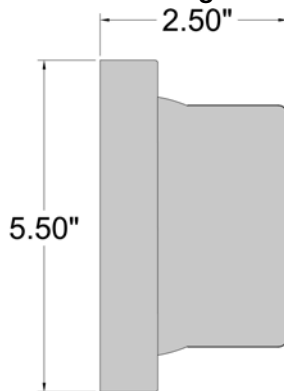

Line Drawing #2