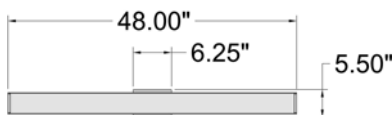

Model No :: **62573LEDD-ABB/ACR**
Name :: Citi

Project Name :: _____
Location :: _____
Type :: _____
Quantity :: _____
Notes :: _____

Product Information

Product ID :: 62573
UPC Code :: 641594238174
Mounting Type :: Wall
Finish :: Antique Brushed Brass (ABB)
Diffuser :: Acrylic Lens (ACR)
Alt. Finishes :: Antique Brushed Brass (ABB);
Brushed Steel (BS); Matte Black (MBL)
Alt. Diffusers :: Acrylic Lens (ACR)

Product Dimensions

Fixture	Canopy
Length :: 0	Length :: 0
Width :: 48"	Width :: 0
Diameter :: 0	Diameter :: 0
Extension :: 2.5"	Height :: 0
Height :: 5.5"	
Overall Height :: 0	

Technical Specifications

Qualifications

Location Rating :: Damp
Certification :: ETL Listed (US/Canada)
IES File ::
JA8 Compliant :: No
Energy Star :: No
ADA Compliant :: No
Marine Grade :: No
Emergency Lighting :: No
Warranty :: 5 Year Limited

Specifications

Frame Material :: Metal
Diffuser Material :: Acrylic
Voltage :: 120v
Lamping Type :: Dedicated LED
Lamping Base :: SSL
Lamp Quantity :: 1
Lamp Wattage :: 35 W
Total Wattage :: 35w
Lamps Included :: Yes
J-Box Type :: Standard

Photometrics

CCT :: 3000
CRI :: 90
Wattage :: 35w
Nominal Lumens :: 2450Lm
Delivered Lumens :: 2314Lm

Recommended Dimmers

(ELV) LUTRON Caseta PD - 6WCL; (ELV) LUTRON Maestro CL MACL-153M; (ELV) LUTRON Maestro MRF2-6CL; (TRIAC) LUTRON Diva DVCL-153P

Additional Items :: 0

Line Drawing #1

Toll Free 800-828-5483 • www.AccessLighting.com

14410 Myford Road, Irvine, CA 92606

The information provided is subject to change without notice. ©2020 Access Lighting Corporation. All Rights Reserved
Rev. 202004 Filename:: 62573LEDD-ABB_ACR.pdf