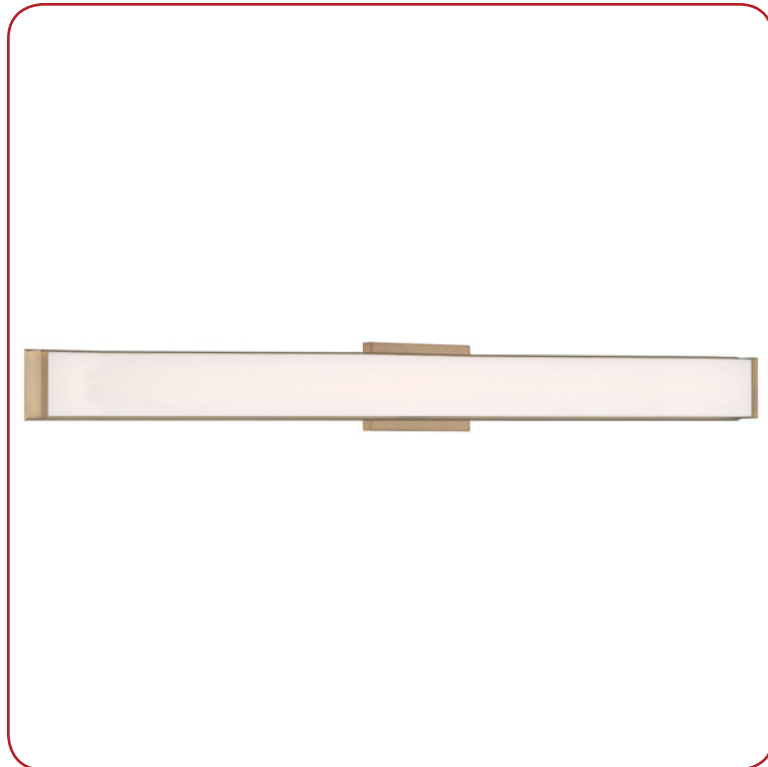

Model No :: **62573LEDD-ABB/ACR**
 Name :: Citi

Project Name :: _____
 Location :: _____
 Type :: _____
 Quantity :: _____
 Notes :: _____

Product Information

Product ID :: 62573
 UPC Code :: 641594238174
 Mounting Type :: Wall
 Finish :: Antique Brushed Brass (ABB)
 Diffuser :: Acrylic Lens (ACR)
 Alt. Finishes :: Antique Brushed Brass (ABB);
 Brushed Steel (BS); Matte Black (MBL)
 Alt. Diffusers :: Acrylic Lens (ACR)

Product Dimensions

Fixture	Canopy
Length :: 0	Length :: 0
Width :: 48"	Width :: 0
Diameter :: 0	Diameter :: 0
Extension :: 2.5"	Height :: 0
Height :: 5.5"	
Overall Height :: 0	

Technical Specifications

Qualifications

Specifications

Frame Material :: Metal
 Diffuser Material :: Acrylic
 Voltage :: 120v
 Lamping Type :: Dedicated LED
 Lamping Base :: SSL
 Lamp Quantity :: 1
 Lamp Wattage :: 35 W
 Total Wattage :: 35w
 Lamps Included :: Yes
 J-Box Type :: Standard