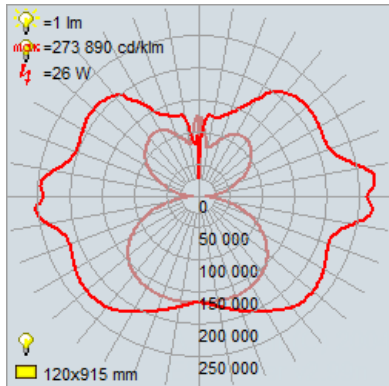

Product Dimensions

Fixture	Canopy
Length :: 0	Length :: 0
Width :: 36"	Width :: 0
Diameter :: 0	Diameter :: 0
Extension :: 4"	Height :: 0
Height :: 6"	
Overall Height :: 0	

Technical Specifications

Qualifications

Photometrics

CCT :: 3000
 CRI :: 90
 Wattage :: 28w
 Nominal Lumens :: 2000Lm
 Delivered Lumens :: 1993Lm

Recommended Dimmers

(ELV) LUTRON Caseta PD - 6WCL; (ELV) LUTRON Maestro CL MACL-153M; (ELV) LUTRON Maestro MRF2-6CL; (TRIAC) LUTRON Diva DVCL-153P

Additional Items :: 0

Line Drawing #1

Image Not Available

Line Drawing #2

Image Not Available

IES File

Toll Free 800-828-5483 • www.AccessLighting.com

14410 Myford Road, Irvine, CA 92606