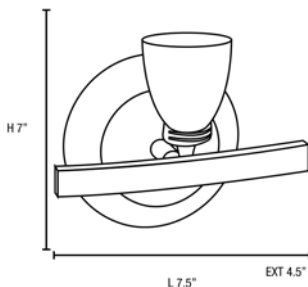

Line Drawing #2

Image Not Available

IES File

Image Not Available

Toll Free 800-828-5483 • www.AccessLighting.com

14410 Myford Road, Irvine, CA 92606
The information provided is subject to change without notice. ©2020 Access Lighting Corporation. All Rights Reserved
Rev. 202004 Filename: 63811-46-CH_OPL.pdf