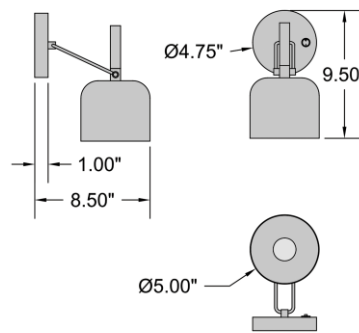

FIXTURE	BACKPLATE / CANOPY
Length:	Length
Width: 5.25"	Width:
Diameter	Diameter: 4.75"
Height: 9.5"	Height:
Extension: 8.5"	
Overall Height:	

TECHNICAL SPECIFICATIONS

SPECIFICATIONS

Frame Material: Steel
Diffuser Material: Steel
Lamping Type: SSL (Dedicated LED) Jbox: Standard
Lamping Base: SSL Lamp Wattage: 7 W
Lamp Quantity: 1 Total Wattage: 7 W
Voltage: 120v Lamps Included: Yes

ADDITIONAL NOTES

Can be hardwired or used with included pin-up kit

Project Name: _____

Location: _____

Type: _____

Quantity: _____

Notes: _____

LINE DRAWING

IES FILE

In addition to Access Lighting's purchase and warranty terms and conditions, by signing below or placing an order, you agree that you are authorized to bind the entity placing any order and acknowledge the following: All of sizes and measurements are approximate and all images are for illustrative purposes only. In the event of an inconsistency, the "Product Measurements" section controls. There also may be slight differences in the colors and designs compared to the displayed and printed images.