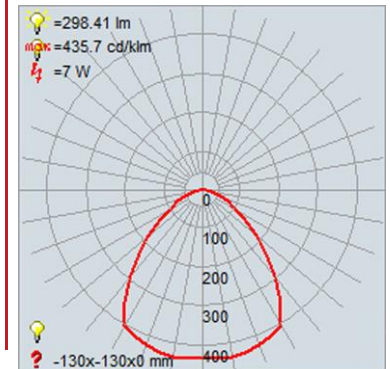

IES FILE

In addition to Access Lighting's purchase and warranty terms and conditions, by signing below or placing an order, you agree that you are authorized to bind the entity placing any order and acknowledge the following: All of sizes and measurements are approximate and all images are for illustrative purposes only. In the event of an inconsistency, the "Product Measurements" section controls. There also may be slight differences in the colors and designs compared to the displayed and printed images.

Signature: _____

Print Name _____ Date: _____

Toll Free 800-828-5483 www.AccessLighting.com

14410 Myford Road, Irvine, CA 92606

The information is subject to change without notice. 4/18/2023 72018LEDD-BWA.pdf

access
LIGHTING