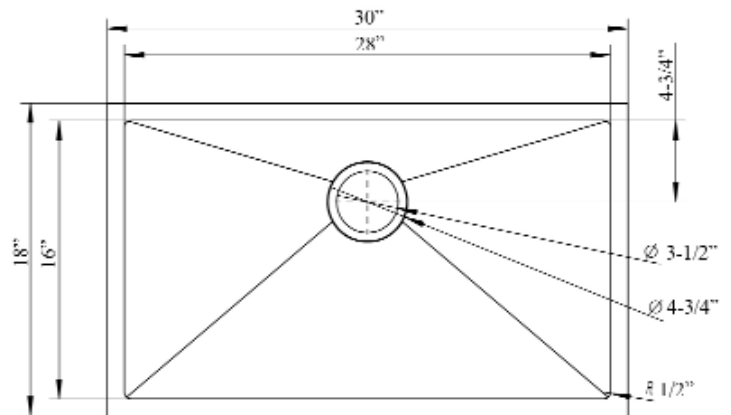

30" DONAHUE SINGLE BOWL UNDERMOUNT SINK

Cat. No
KSSSB2108-SS

W: 30"
D: 18"
H: 10"

***Please do NOT cut hole without template or actual product.**

Interior Dimensions:

Basin Interior: 28" W x 16" D
Basin Depth: 9-1/2"

Features:

- ▶ Solid 16 gauge metal
- ▶ Easy maintenance with matte finish
- ▶ Mounting clips and template included
- ▶ Insulated for sound reduction
- ▶ Lip is 1" wide
- ▶ Compatible with 3-1/2" drain
- ▶ Drains sold separately
- ▶ Wire grid available to purchase separately, **KSSSB2108-WIRE**

Dimensions of fixture are nominal and may vary within the range of tolerances established by ANSI Standard A112.19.2. Dimensions and specifications subject to change without notice.