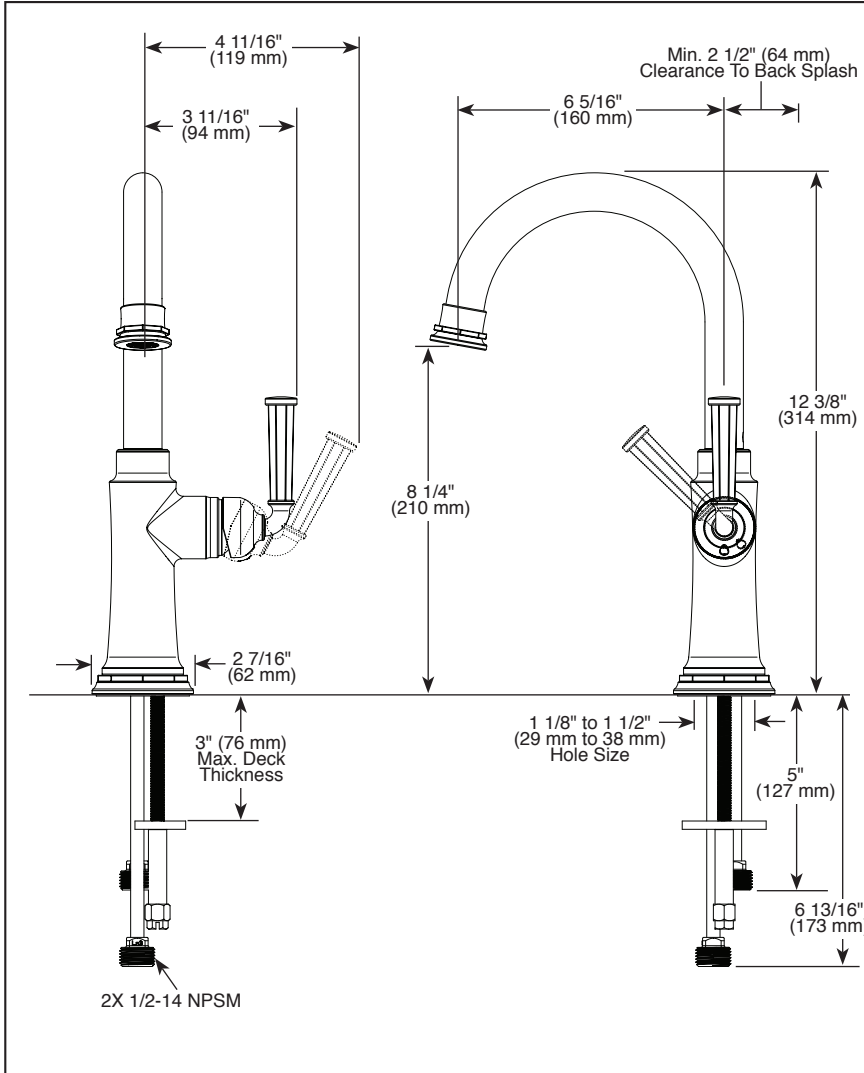

▲ Designate proper finish suffix

BRIZO®

KITCHEN FAUCETS

- Rook™ Collection
- Single Handle Bar Faucet

STANDARD SPECIFICATIONS:

- Maximum 1.8 gpm @ 60 psi, 6.8 L/min @ 414 kPa
- One hole mount
- Solid brass fabricated body
- Ceramic disc cartridge
- Spout rotates 360°
- 3/8" staggered copper supply lines with 1/2" adapters

WARRANTY

- Lifetime limited warranty on parts (other than electronic parts and batteries) and finishes; or, for commercial users, for 5 years from date of purchase.
- 5 year limited warranty on electronic parts (other than batteries); or, for commercial users, for 1 year from the date of purchase. No warranty is provided on batteries.

COMPLIES WITH:

- ASME A112.18.1 / CSA B125.1
- ASME A112.18.6
- Indicates compliance to ICC/ANSI A117.1
- Verified compliant with .25% weighted average Pb content regulations.