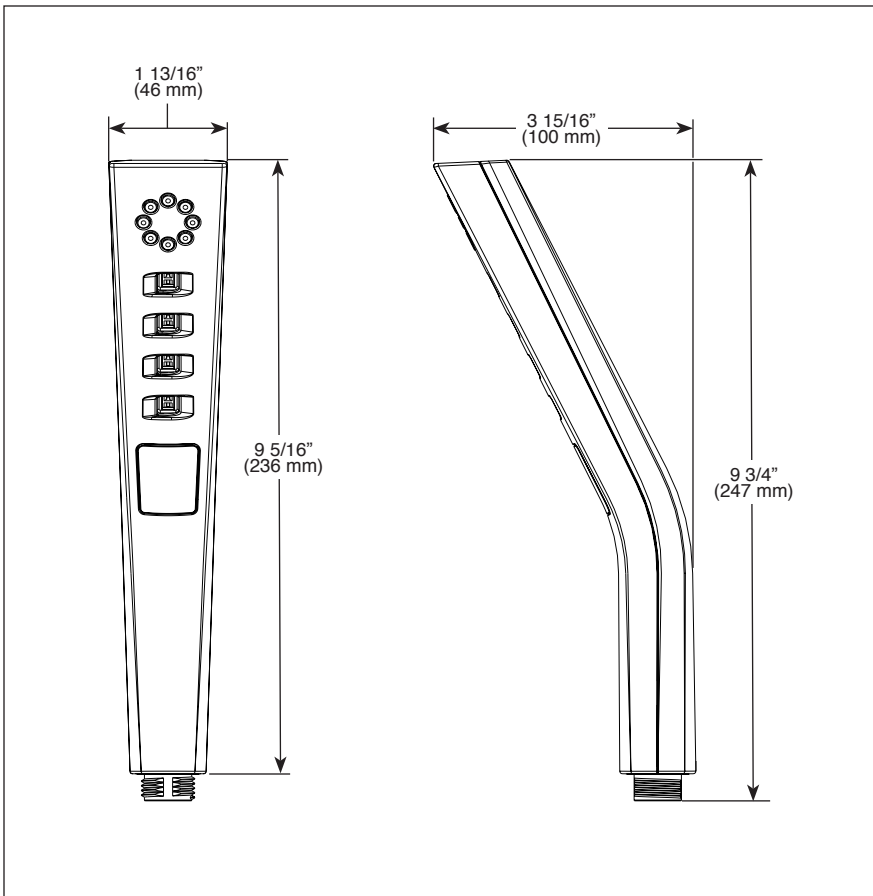

59799-▲-PK
59799-▲-PR-PK

Submitted Model No.: _____

Specific Features: _____

▲ Designate proper finish suffix

see what Delta can do™

H₂OKINETIC HAND SHOWER

■ 3-Spray Setting Hand Shower

FEATURES:

- Max flow rate 1.75 gpm @ 80 psi, 6.6 L/min @ 550 kPa
- Certified dual check valves for backflow protection
- Change spray modes with push button
- Hand held shower with three spray settings - pause is a non-positive shut-off