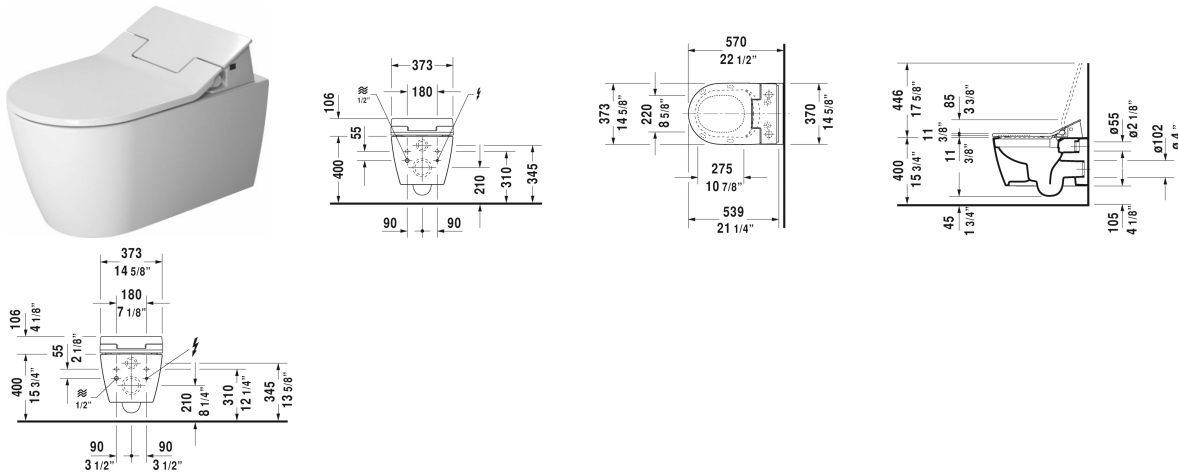

ME by Starck Toilet wall-mounted Duravit Rimless for SensoWash® & # 252959..92

< 14 3/8" Inch >

Toilet wall-mounted Duravit Rimless for SensoWash®	Dimension	Weight	Order number
rimless, washdown model, Durafix included, only in combination with SensoWash, connecting elements for SensoWash with concealed connections included, cUPC® listed*			
Colors			
00 White 20 HygieneGlaze (an antibacterial ceramic glaze that provides almost indefinite effectiveness)			
Variant			
◆ 1.6/0.8 gpf	14 3/8" x 22 1/2" Inch	57.3 lb	252959..92
Infobox			
Durafix for concealed fixation is included, In-wall tank & carrier and actuator plate required for installation / Refer to page XXX, Wall-mounted toilet is ADA compliant, when installed with a seat height of 17" - 19" from the finished floor, * Complies with following standards: ASME A112.19.2/CSA B45.1 and ASME A112.19.14, If 2x4" carrier is used, # 100691 is mandatory for SensoWash® installation			
Sanitary ceramics with the special WonderGliss surface finish will remain clean and attractive-looking for a long time to come. When ordering WonderGliss please add a "1" as eleventh digit to the model number.			
Connecting set in combination with SensoWash shower-toilet seat			100691
Pre-installation set in combination with SensoWash, for in-wall carrier with horizontal support without shower toilet pre-installation/conduit pipe			005072
Sigma 01 flush plate, dual flush for toilets, White	9 5/8" x 6 1/2" Inch		115770
Geberit carrier for toilets	19 3/4" x 3 1/8" Inch	37.5 lb	111798