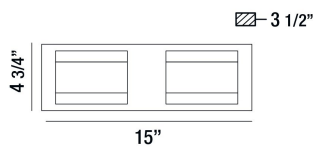

NELSON, 15" VANITY LIGHT

PRODUCT DETAILS

No.	:	35697-015
Product Color	:	CHROME
Product Material	:	METAL
Shade / Accent Colour	:	CLEAR
Shade / Accent Material	:	PRESSED GLASS
Width	:	15"
Height	:	4.75"
Ext	:	3.5"
Weight	:	5.1lbs

LIGHT SOURCE DETAILS

Light Source Type	:	INTEGRATED LED
Input Voltage	:	120V
Bulb Voltage	:	120V
Total Wattage	:	20W
Total Lumen	:	1600lm
Kelvin	:	3000K
CRI	:	90
Dimmable	:	Yes

Options Available

ITEM NO.	FINISH	SHADE
35697-015	CHROME	CLEAR

TECHNICAL DETAILS

Canopy / Backplate Length	:	15"
Canopy / Backplate Height	:	1.5"
Canopy / Backplate Width	:	4.75"
Location	:	DAMP
Approval	:	

PROJECT INFORMATION

 Job Name: Date: Type:

 Comments: