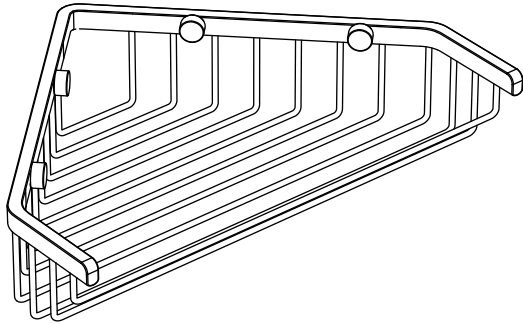

Shower Basket

General Specifications

Shower Basket

- #1497 (Chrome)
- #1514 (Satin Nickel)

Stainless steel construction with concealed mounting