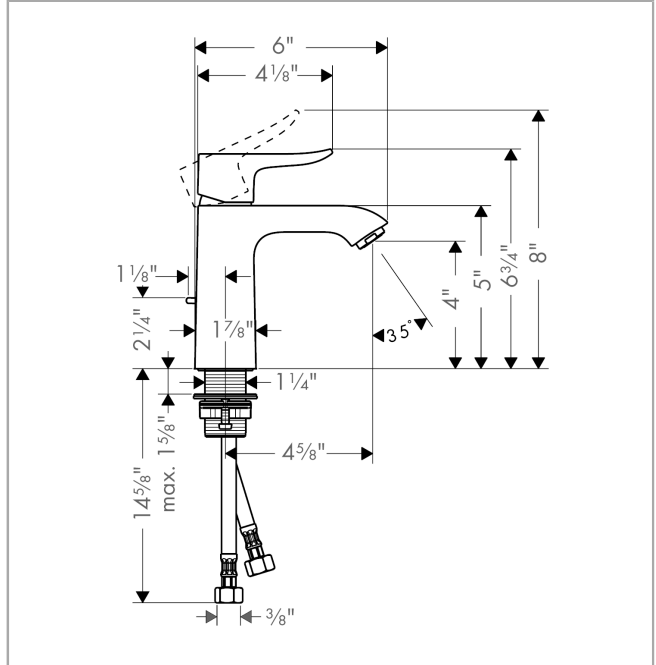

Metris
Single-Hole Faucet 110 with Pop-Up Drain, 1.2 GPM
 Finishes : **chrome** Part no. : **31080001**

Description

Features

- Aerated spray
- Flow: 1.2 GPM (4.5 L/Min)
- Ceramic cartridge
- Includes pop-up drain

Item details

List Price \$ 366.00

Technology

Compliance

Product image

Scale drawing

Metris
Single-Hole Faucet 110 with Pop-Up Drain, 1.2 GPM
 Finishes : **chrome** Part no. : **31080001**

Exploded drawing

Year of production: >07/16

Metris**Single-Hole Faucet 110 with Pop-Up Drain, 1.2 GPM**Finishes : **chrome** Part no. : **31080001****Spare parts list**

Year of production: >07/16

Pos.	Description	Part no.	Price	PU
1	handle	95519000	-	1
2	screw cover	96338000	-	1
3	flange	97406000	-	1
4	nut	97209000	-	1
5	cartridge, assy	95646001	-	1
6	locking screw for handle	95140000	-	1
7	seal	95008000	-	1
8	adapter for cartridge	98750000	-	1
9	aerator M24x1 (4,5 l/min)	92877000	-	1
10	fixing set (Ø 32)	13961000	-	1
11	flat seal	98749000	-	1
12	connection hose 18½" M8x0,75 3/8"	96321001	-	1
13	pull rod	96657000	-	1
14	O-Ring 32x2	98193000	-	1
15	O-Ring 30x2	98186000	-	1
a	pop up waste	88509000	-	1
b	aerator M24x1 (3,5 l/min)	92508000	-	1
c	aerator M24x1 (5 l/min)	13185000	-	1
d	aerator swivelling M24x1 (5 l/min)	95928000	-	1