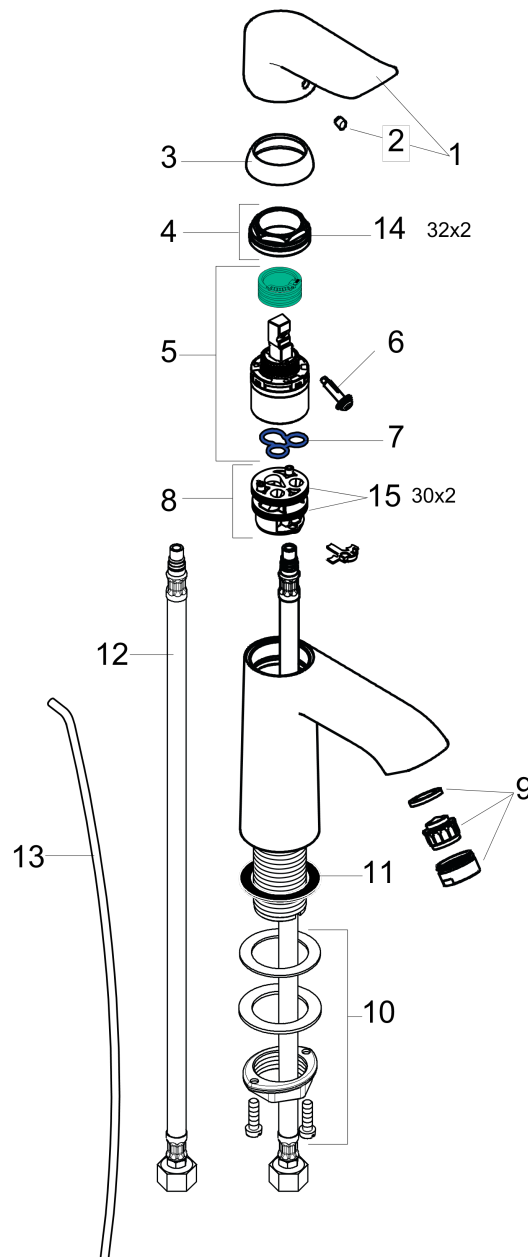

Metris
Single-Hole Faucet 110 with Pop-Up Drain, 1.2 GPM
 Finishes : **chrome** Part no. : **31080001**

Description

Features

- Aerated spray
- Flow: 1.2 GPM (4.5 L/Min)
- Ceramic cartridge
- Includes pop-up drain

Item details

List Price \$ 366.00

Technology

Compliance

Product image

Scale drawing

Metris
Single-Hole Faucet 110 with Pop-Up Drain, 1.2 GPM
 Finishes : **chrome** Part no. : **31080001**

Exploded drawing

Year of production: >07/16

Metris**Single-Hole Faucet 110 with Pop-Up Drain, 1.2 GPM**Finishes : **chrome** Part no. : **31080001****Spare parts list**

Year of production: >07/16

Pos.	Description	Part no.	Price	PU
1	handle	95519000	-	1
2	screw cover	96338000	-	1
3	flange	97406000	-	1
4	nut	97209000	-	1
5	cartridge, assy	95646001	-	1
6	locking screw for handle	95140000	-	1
7	seal	95008000	-	1
8	adapter for cartridge	98750000	-	1
9	aerator M24x1 (4,5 l/min)	92877000	-	1
10	fixing set (Ø 32)	13961000	-	1
11	flat seal	98749000	-	1
12	connection hose 18½" M8x0,75 3/8"	96321001	-	1
13	pull rod	96657000	-	1
14	O-Ring 32x2	98193000	-	1
15	O-Ring 30x2	98186000	-	1
a	pop up waste	88509000	-	1
b	aerator M24x1 (3,5 l/min)	92508000	-	1
c	aerator M24x1 (5 l/min)	13185000	-	1
d	aerator swivelling M24x1 (5 l/min)	95928000	-	1