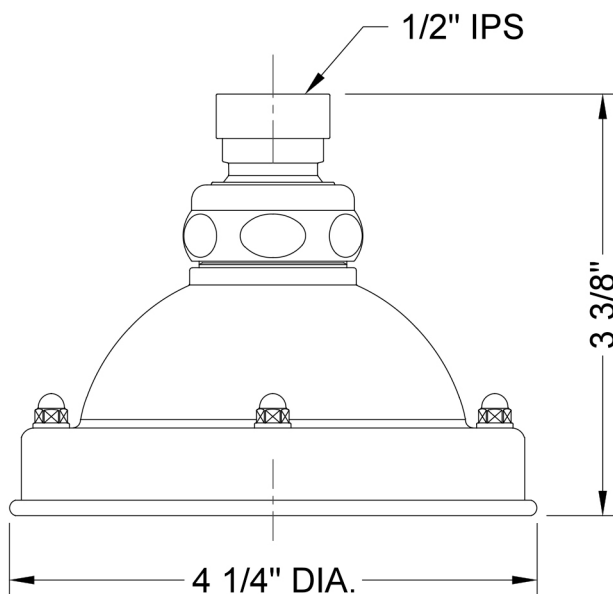

Bonnie Rainhead- 1.75 GPM

Model #: S193-1.75-

FEATURES:

- 4" Diameter brass rainhead
- 1/2" IPS adjustable brass ball joint to adjust angle of showerhead
- 25 easy clean replaceable rubber jets
- Available flow rates: 2.5, 2.0, 1.75 & 1.5 GPM

SPECIFICATION DRAWING:

SPRAY PATTERNS:

ANGLES AND FLOW RATES:

2.5 GPM			
2.0 GPM			
1.75 GPM	45°	90°	Drop Ceiling
1.5 GPM			