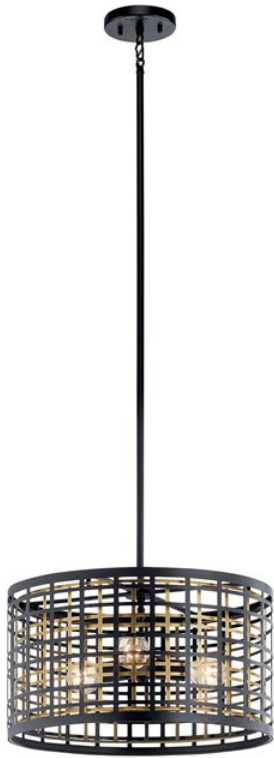

Aldergate 3 Light Convertible Pendant Black

44075BK (Black)

Project Name: _____
 Location: _____
 Type: _____
 Qty: _____
 Comments: _____

**Certifications/Qualifications**

Location Rating	Dry
	www.kichler.com/warranty

Dimensions

Base Backplate	5.00 DIA
Chain/Stem Length	36"
Weight	9.10 LBS
Height	11.50"
Overall Height	49.00"
Width	18.00"

Mounting/Installation

Interior/Exterior	Interior
Lead Wire Length	70
Mounting Weight	9.10 LBS
Slope Ceiling Kit Included	Yes

Primary Lamping

Lamp Included	Not Included
Lamp Type	A19
Light Source	Incandescent
Max or Nominal Watt	75W
# of Bulbs/LED Modules	3
Socket Type	Medium
Socket Wire	150

Product/Ordering Information

SKU	44075BK
Finish	Black
Style	Contemporary
UPC	783927538565

Specifications

Material	STEEL
----------	-------

Additional Finishes

Black

Kichler

7711 East Pleasant Valley Road Cleveland, Ohio 44131-8010
 Toll free: 866.558.5706 or kichler.com

Notes:

1) Information provided is subject to change without notice. All values are design or typical values when measured under laboratory conditions.
 2) Incandescent Equivalent: The incandescent equivalent as presented is an approximate number and is for reference only.