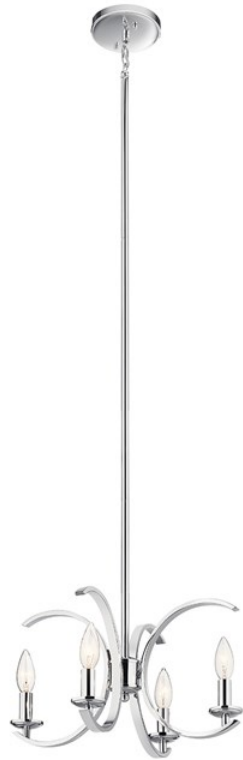

# Cassadee 16" 4 Light Convertible Pendant/Semi Flush Chrome

52119CH (Chrome)

Project Name: \_\_\_\_\_  
 Location: \_\_\_\_\_  
 Type: \_\_\_\_\_  
 Qty: \_\_\_\_\_  
 Comments: \_\_\_\_\_

## Dimensions

Base Backplate	5.00 DIA
Chain/Stem Length	36"
Weight	4.30 LBS
Height	12.50"
Overall Height	45.00"
Width	16.00"

## Mounting/Installation

Interior/Exterior	Interior
Lead Wire Length	74
Mounting Weight	4.30 LBS
Slope Ceiling Kit Included	Yes

## Primary Lamping

Bulb Product ID	4064CLR
Lamp Included	Not Included
Lamp Type	B
Light Source	Incandescent
Max or Nominal Watt	60W
# of Bulbs/LED Modules	4
Max Wattage/Range	60W
Socket Type	CAND
Socket Wire	105