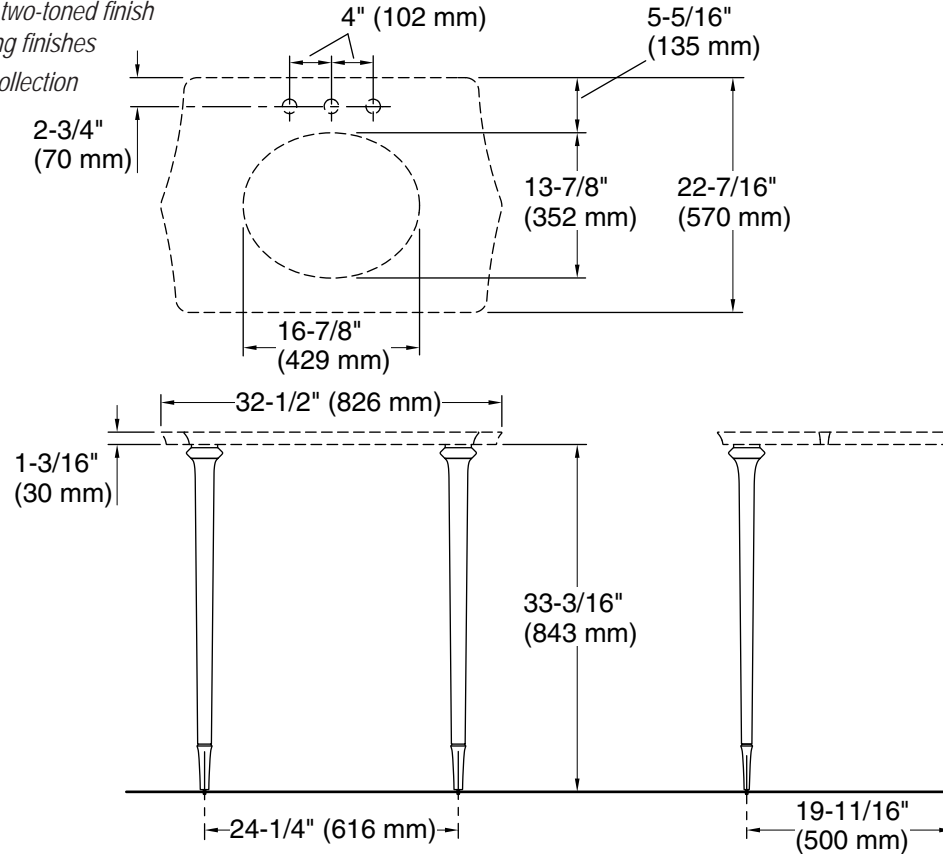

SPECIFIED MODEL

| Model | Description | Finishes | | | |
|-------------------------|--|---|--|--|--|
| P74242-CP | Script Console Table Leg w/Polished Chrome Accent | <input type="checkbox"/> CP Polished Chrome | | | |
| P74242-AD | Script Console Table Leg w/Nickel Silver Accent | <input type="checkbox"/> AD Nickel Silver | | | |
| P74242-AG | Script Console Table Leg w/Brushed Nickel Accent | <input type="checkbox"/> AD Nickel Silver | | | |
| P74242-BCH | Script Console Table Leg w/Blush Bronze Accent | <input type="checkbox"/> BCH Blush Bronze | | | |
| P74242-PCH | Script Console Table Leg w/Polished Cashmere Accent | <input type="checkbox"/> BCH Blush Bronze | | | |
| P74242-W7 | Script Console Table Leg w/Black Nickel Accent | <input type="checkbox"/> CP Polished Chrome | | | |
| Recommended Accessories | | | | | |
| P74243-00 | Script Console Table Top | <input type="checkbox"/> BWM Berring White Marble | | | |
| P74241-WO | Perfect Under-Mount Basin, Soft Oval, Glazed Underside | <input type="checkbox"/> 0 Stucco White | | | |
| P21641-00 | P-Trap Assembly | <input type="checkbox"/> CP Polished Chrome | <input type="checkbox"/> AD Nickel Silver | <input type="checkbox"/> AG Brushed Nickel | |
| | | <input type="checkbox"/> BZ Antique Bronze | <input type="checkbox"/> GN Gunmetal | <input type="checkbox"/> BCH Blush Bronze | |
| | | <input type="checkbox"/> W6 Weathered Bronze | <input type="checkbox"/> W7 Nickel Black | <input type="checkbox"/> ULB Unlacquered Brass | |
| P21642-00 | Traditional Basin Supply Valve (2 required) | <input type="checkbox"/> CP Polished Chrome | <input type="checkbox"/> AD Nickel Silver | <input type="checkbox"/> AG Brushed Nickel | |
| | | <input type="checkbox"/> BCH Blush Bronze | <input type="checkbox"/> BZ Antique Bronze | <input type="checkbox"/> W6 Weathered Bronze | |
| P21639-00 | Exposed Drain Shroud | <input type="checkbox"/> CP Polished Chrome | <input type="checkbox"/> AD Nickel Silver | <input type="checkbox"/> AG Brushed Nickel | <input type="checkbox"/> LB Bronze |
| | | <input type="checkbox"/> BZ Antique Bronze | <input type="checkbox"/> GN Gunmetal | <input type="checkbox"/> BCH Blush Bronze | <input type="checkbox"/> 24K Polished Gold |
| | | <input type="checkbox"/> W6 Weathered Bronze | <input type="checkbox"/> W7 Nickel Black | <input type="checkbox"/> ULB Unlacquered Brass | |
| P21644-00 | Hot and Cold Basin Valve Shroud | <input type="checkbox"/> CP Polished Chrome | <input type="checkbox"/> AD Nickel Silver | <input type="checkbox"/> AG Brushed Nickel | <input type="checkbox"/> LB Bronze |
| | | <input type="checkbox"/> BZ Antique Bronze | <input type="checkbox"/> GN Gunmetal | <input type="checkbox"/> BCH Blush Bronze | |
| | | <input type="checkbox"/> W6 Weathered Bronze | <input type="checkbox"/> W7 Nickel Black | <input type="checkbox"/> ULB Unlacquered Brass | |