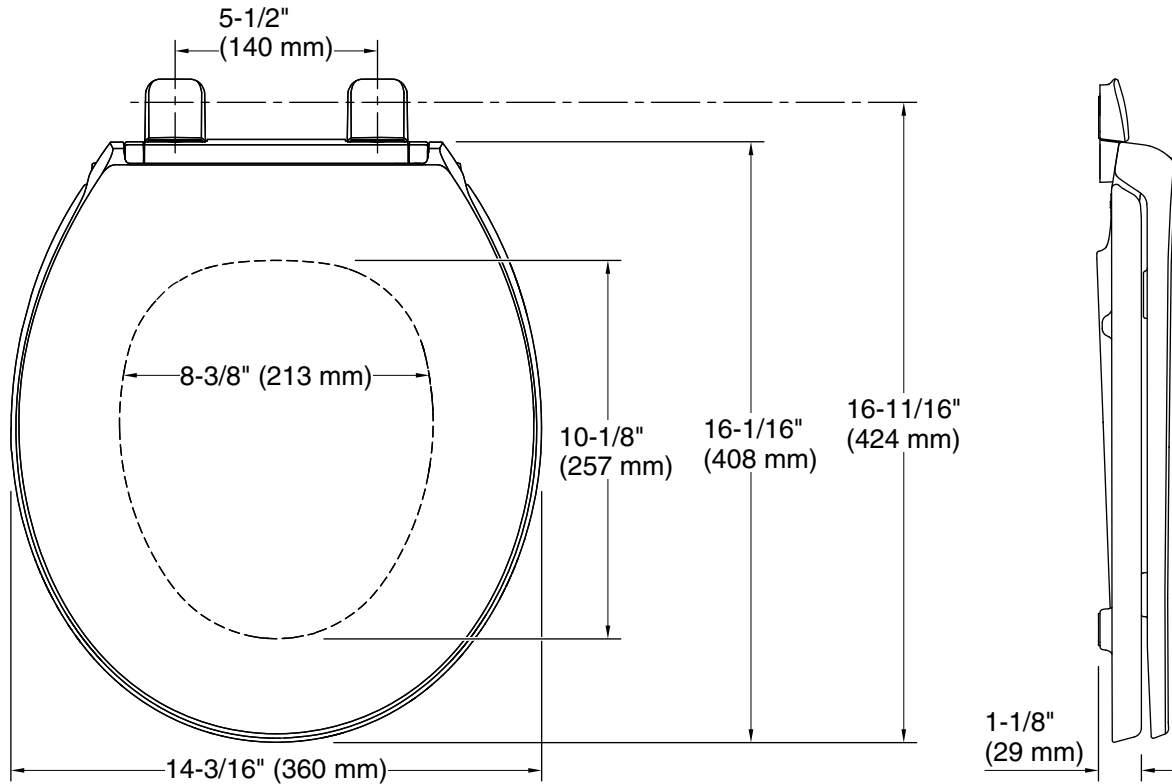

**Technical Information**

All product dimensions are nominal.

Seat shape type: Round-front  
Seat front type: Closed-front  
Seat-mounting holes: 5-1/2" (140 mm)

**Notes**

Install this product according to the installation instructions.