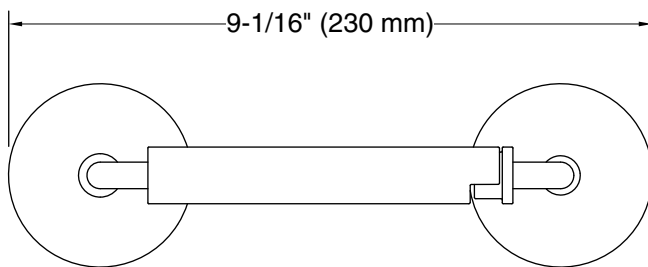

## Technical Information

All product dimensions are nominal.

Installation Type: Wall-mount

Material: Zinc