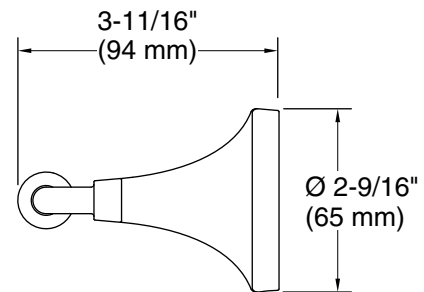

## Technical Information

All product dimensions are nominal.

Installation Type: Wall-mount

Material: Zinc