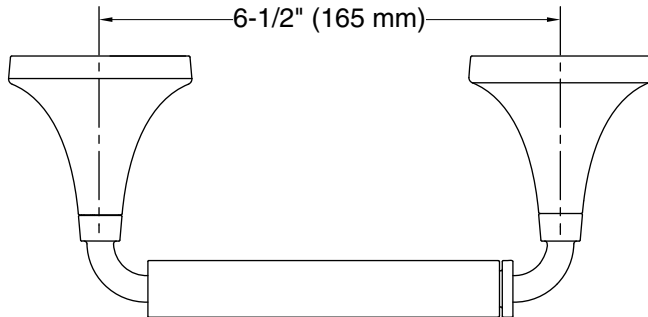

## Technical Information

All product dimensions are nominal.

Installation Type: Wall-mount

Material: Zinc