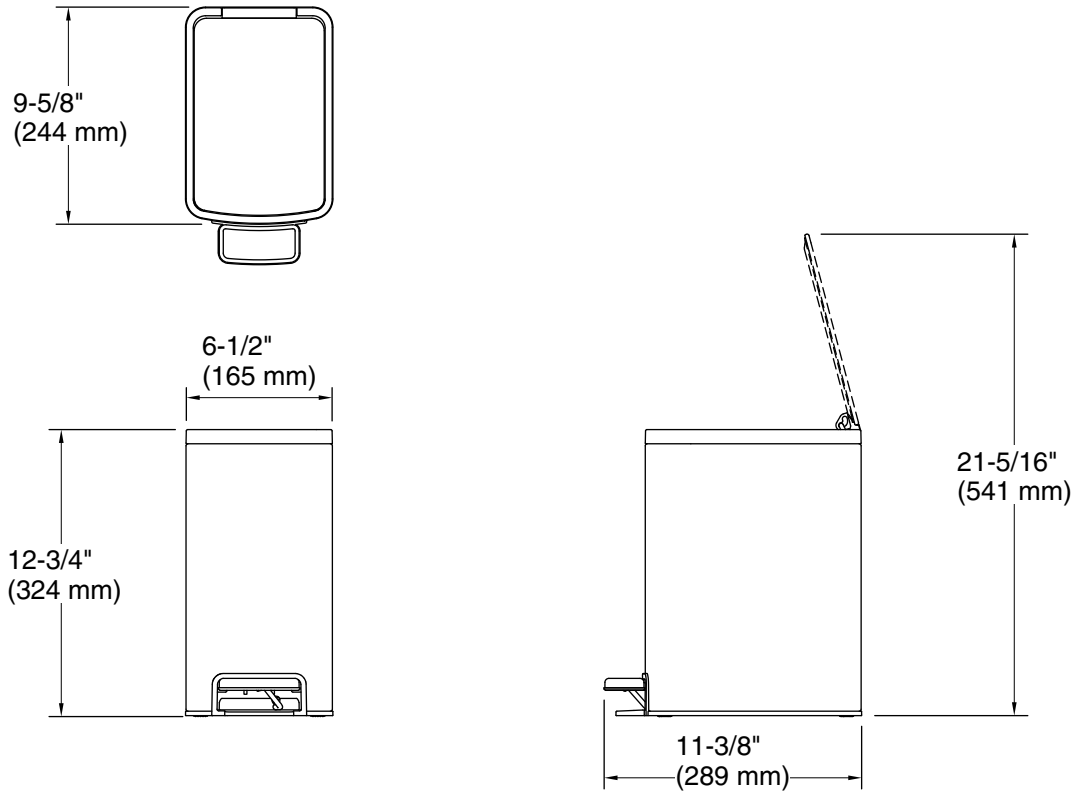

Features

- Slim, elongated footprint perfect for small spaces, such as between a toilet and vanity.
- Removable liner with built-in tabs that secure bag in place.
- Fingerprint-resistant finish stays clean longer.
- Hands-free operation with durable metal foot pedal.
- Stay-open lid helps simplify bag changes.
- Quiet-Close™ lid closes gently and silently.
- Space-saving profile fits snugly against wall or cabinets.
- Hinge design protects wall from scuffs.
- Removable plastic liner is easy to clean.
- Cleans easily with a water-dampened cloth – no need for cleaners or abrasives.

Color	Code	Description
	ST	
	BST	
	STW	

Technical Information

All product dimensions are nominal.

Material: Plastic, Metal