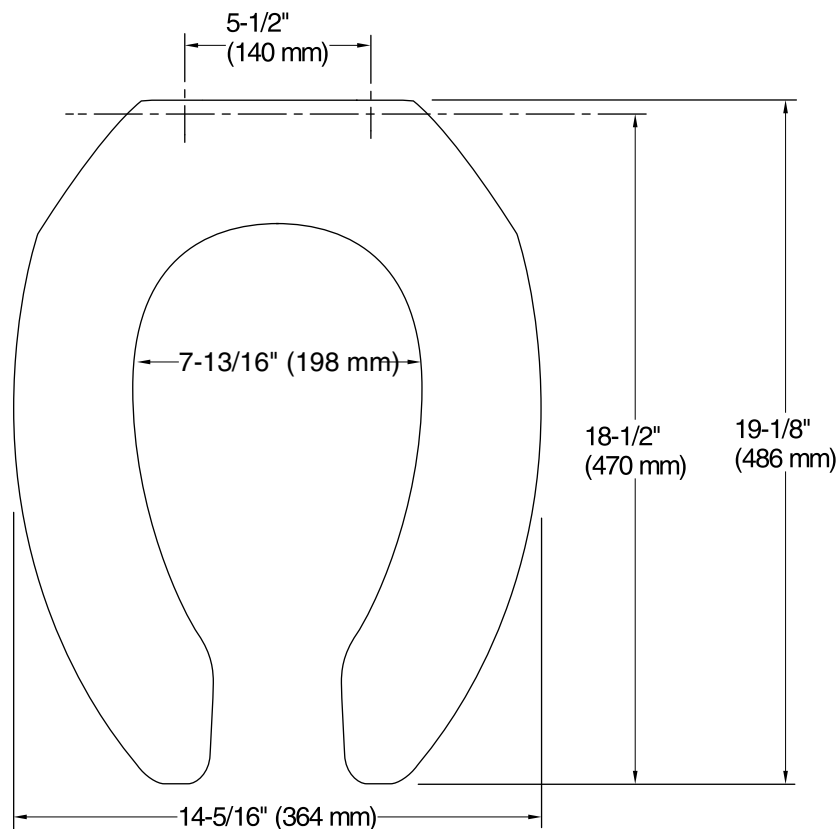

Technical Information

All product dimensions are nominal.

Seat shape type: Elongated
Seat front type: Open-front
Seat hinge type: Check
Seat-mounting holes: 5-1/2" (140 mm)

Notes

Install this product according to the installation guide.