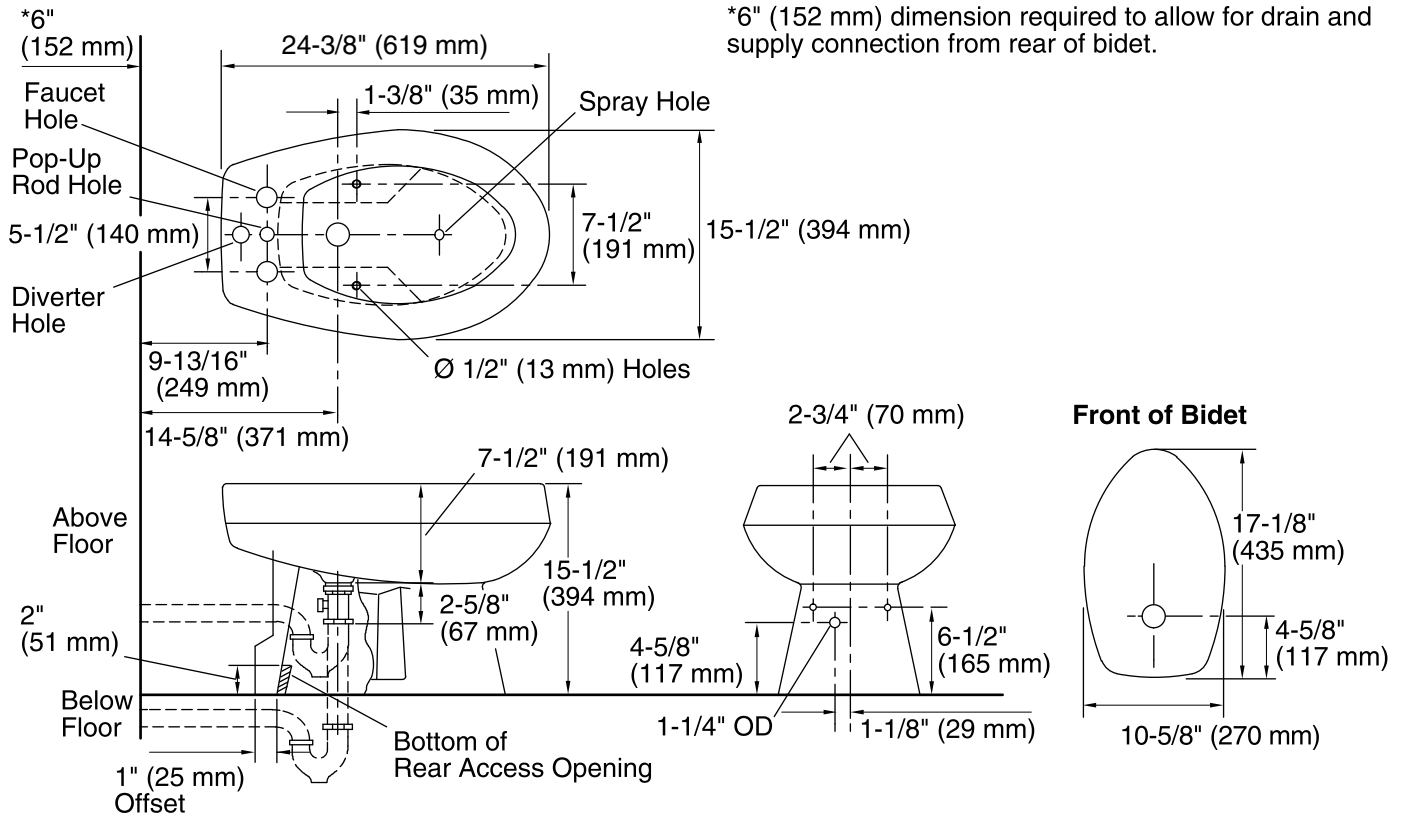

### Features

- Drilled for fixture-mount bidet faucet and vacuum breaker.
- Front fill and vertical spray.

### Installation

- Above- or below-floor rough-in.

### Technical Information

All product dimensions are nominal.