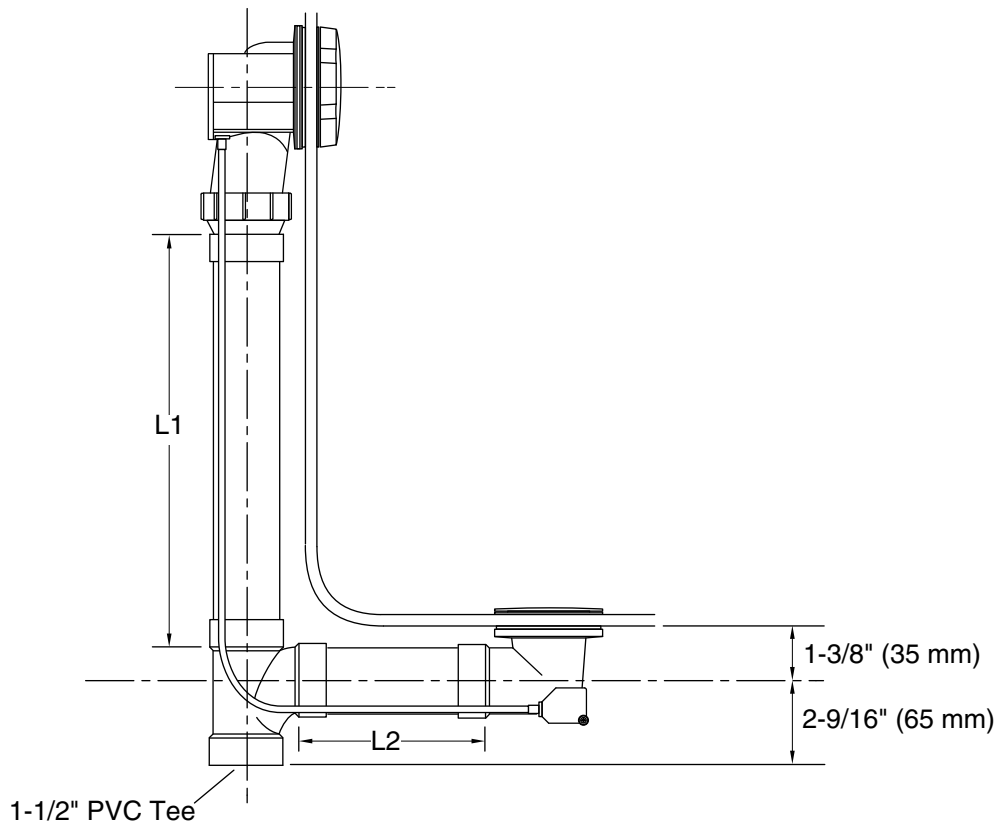

Features

- For baths 14" (356 mm) to 21" (533 mm) deep from the center of the bath overflow outlet to the center of the bath drain outlet
- External 27" (686 mm) length cable
- No internal linkages to minimize the potential for clogging
- Includes schedule 40 PVC tubing

Material

- Metal construction control handle and stopper

Installation

- Adjustable rotating connection for easy installation

Recommended Products/Accessories

- K-23726 Drain treatment
- K-23723 Faucet cleaner

Technical Information

All product dimensions are nominal.

Notes

Install this product according to the installation guide.

The combined length of the vertical (supplied) and horizontal (supplied) tubing after being cut for the bath installation must be equal to or less than 25" (635 mm).