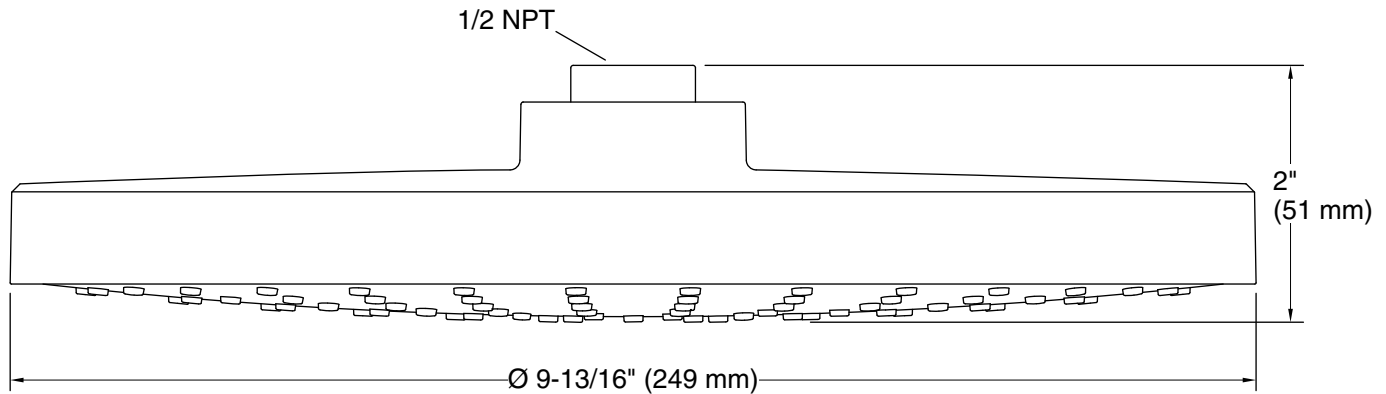

Features

- Spray performance delivers a drenching rain experience.
- Angled nozzles provide a full-coverage spray.
- Adjustable swivel ball joint allows for precise spray adjustment.
- MasterClean™ sprayface features an easy-to-clean surface that withstands mineral buildup.
- 2.5 gpm (9.5 lpm) maximum flow rate at 45 psi (3.1 bar).
- Recommended for use with HydroRail® shower columns K-45210, K-45212, K-45211, and K-45209 (sold separately).
- Coordinates with other products in the Awaken collection.

Material

- Durable material construction.
- KOHLER finishes resist corrosion and tarnishing.

Installation

- Wall- or ceiling-mount.
- 1/2 -14 NPT connection.
- Shower arm and flange sold separately.

Recommended Products/Accessories

Color tiles intended for reference only.

Color	Code	Description
-------	------	-------------

	CP	
	BN	
	2BZ	
	BL	
	2MB	

Technical Information

All product dimensions are nominal.

Showerhead/Body Spray:

Rated maximum flow: 2.5 gal/min (9.5 l/min)