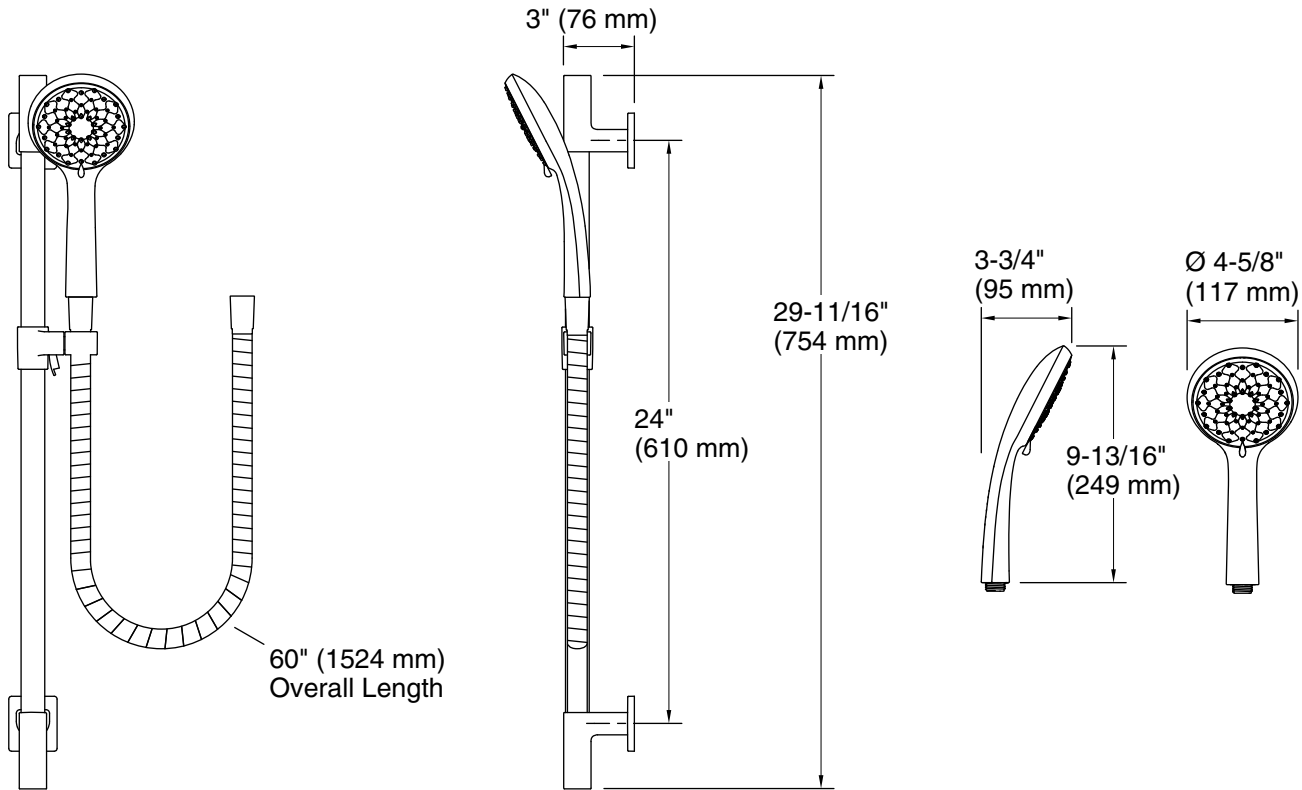

Features

- Advanced spray engine provides three alternate experiences: wide coverage, intense drenching, and targeted spray.
- Wide coverage spray produces an encompassing spray for everyday use.
- Intense drenching spray delivers a forceful spray ideal for rinsing shampoo from hair.
- Targeted spray is a focused stream for targeting sore muscles or use as a utility spray.
- Pause feature temporarily pauses water flow to conserve water while you lather, shave, or shampoo.
- Thumb tab allows for a smooth transition between sprays.
- MasterClean™ sprayface features an easy-to-clean surface that withstands mineral buildup.
- 2.5 gpm (9.5 lpm) maximum flow rate at 45 psi (3.1 bar).
- 24" (609 mm) slidebar features adjustable mounting brackets for installation flexibility.
- 60" (1524 mm) hose length.

Optional Products/Accessories

- K-98350 wall-mount supply elbow
- K-98351 wall-mount supply elbow with check valve

Codes/Standards

ASME A112.18.1/CSA B125.1
DOE - Energy Policy Act 1992

KOHLER® Faucet Lifetime Limited Warranty

See website for detailed warranty information.

Available Colors/Finishes

Color tiles intended for reference only.

Color	Code	Description
	CP	
	BN	
	2BZ	

Technical Information

All product dimensions are nominal.

Drain included: No

Handshower:

Rated maximum flow: 2.5 gal/min (9.5 l/min)

Pressure: 45 psi (3.1 bar)

Notes

Install this product according to the installation instructions

Plumbing codes require approved backflow prevention devices to be installed in-line to handshowers. Please consult with local plumbing officials.