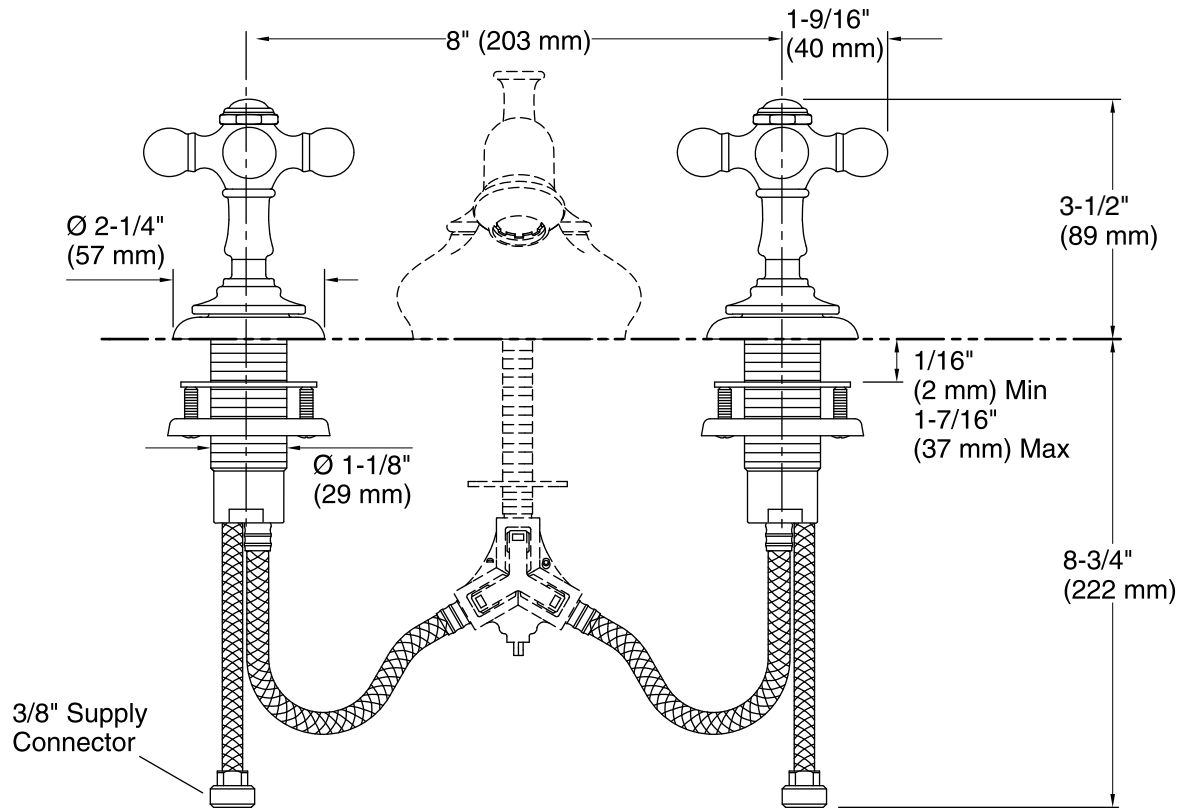

Features

- Brass valve bodies.
- Quarter-turn washerless ceramic disc valves.
- For 8" (203 mm) or 16" (406 mm) centers.

Material

- Premium metal construction.

Required Products/Accessories

- K-72758 Widespread Bathroom Sink Spout
- or
- K-72759 Widespread Bathroom Sink Spout
- or
- K-72760 Widespread Bathroom Sink Spout

Technical Information

All product dimensions are nominal.

Notes

Install this product according to the installation instructions.

ADA compliant when installed to the specific requirements of these regulations.