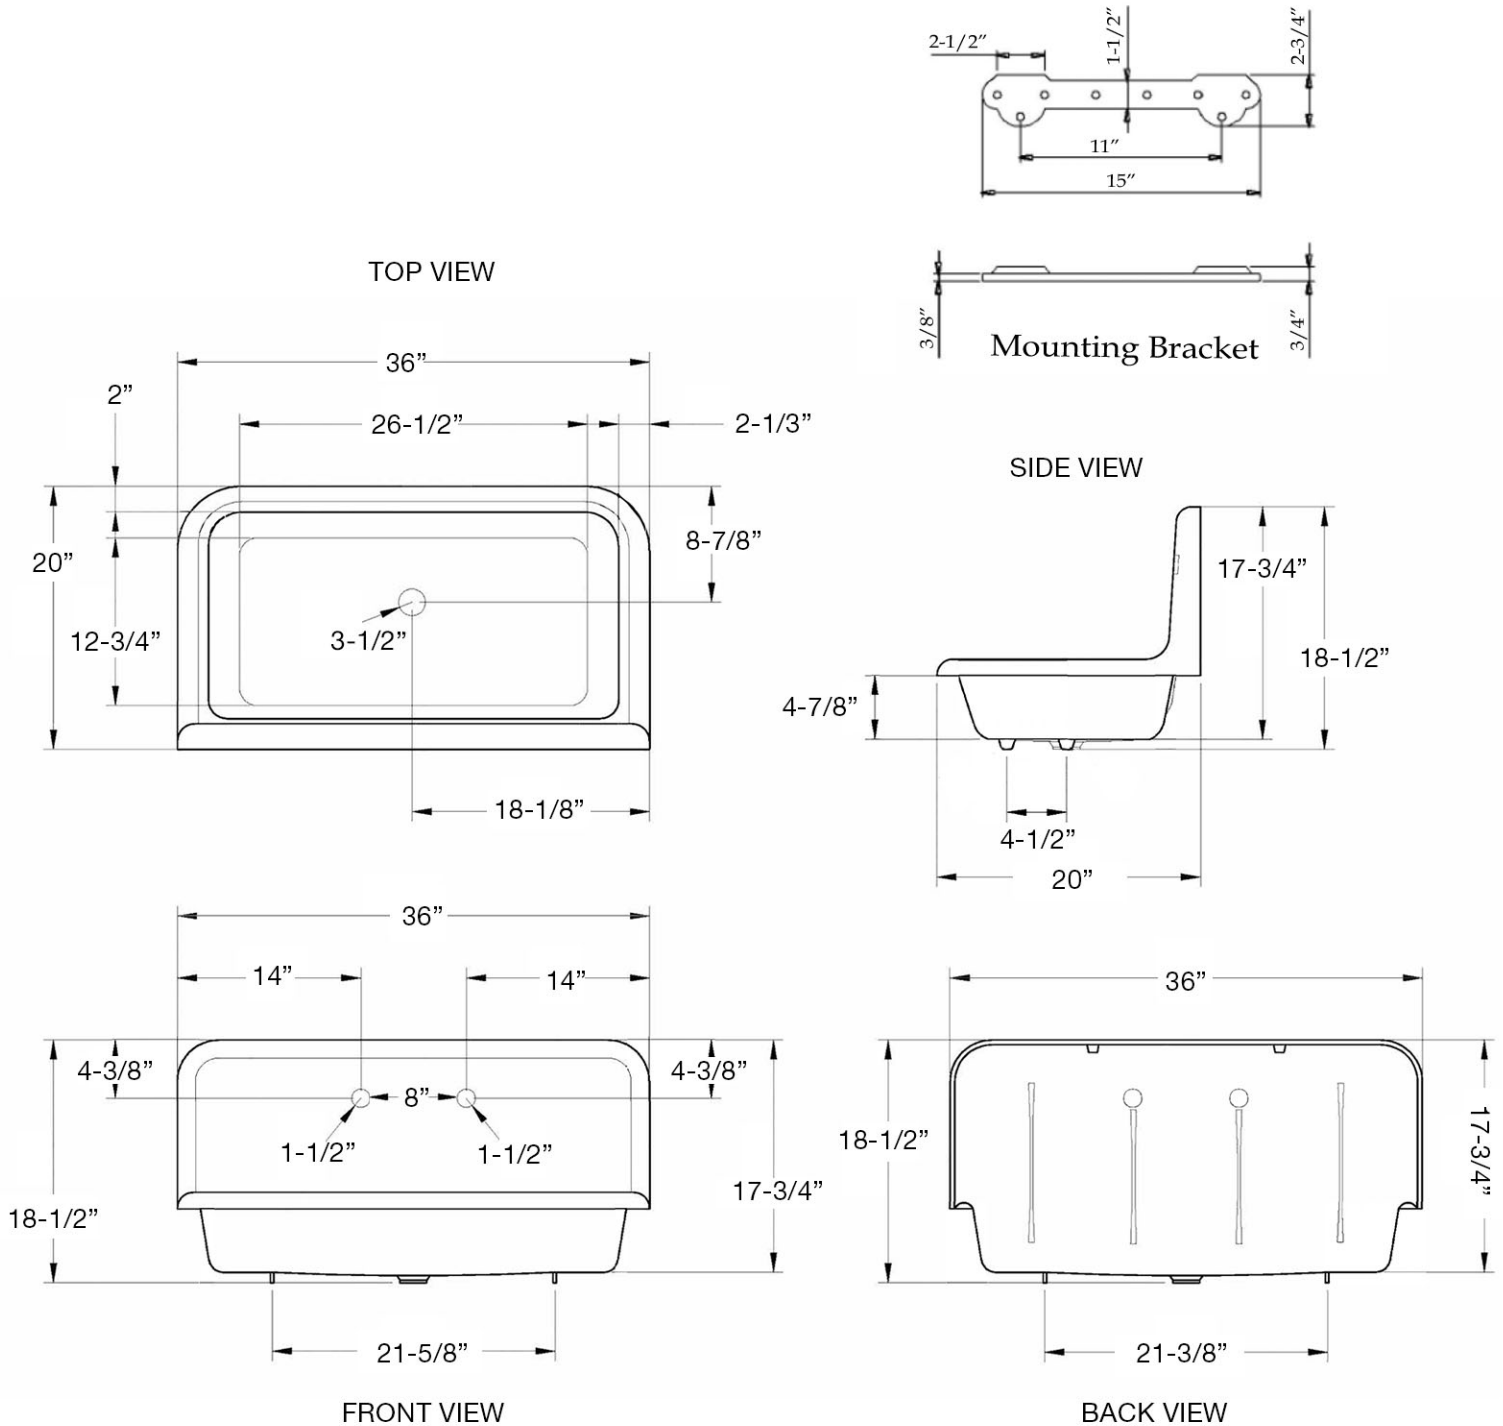

MAIDSTONE

www.MaidstoneSupply.com

Cast Iron High Back Farm Sink

Part No: 138-C6

Contact Maidstone for additional information and specifications. For complete warranty information and a list of dealers visit www.MaidstoneSupply.com. All products and specifications are subject to change without notice. Maidstone is not responsible for typographical and/or dimensional errors. Typographical errors are subject to correction.

Note: Rough-in dimensions may vary +/- 1/2" and are subject to change. No responsibility is assumed by Maidstone.