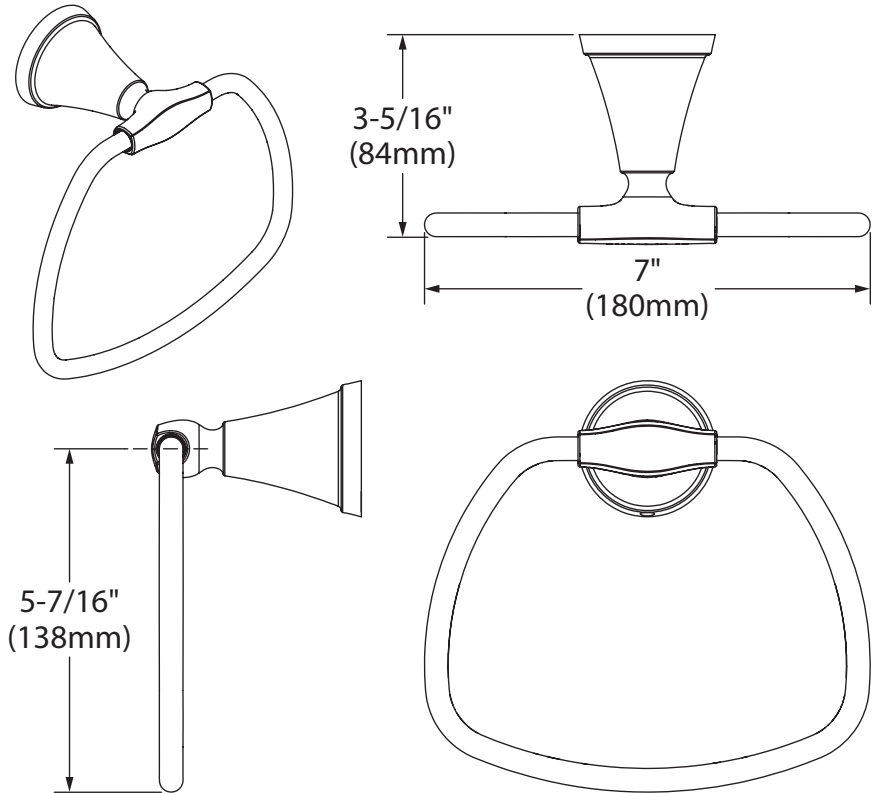

Tiffin™ Accessories Technical Specification

Towel Ring

MY4886

Stock Numbers:

- **MY4886BN – Towel Ring**
Brushed Nickel
- **MY4886BRB – Towel Ring**
Mediterranean Bronze

Dimensions:

Materials:

Towel Ring base is constructed of zinc. Ring is aluminum.

Installation Instructions:

For installation instructions, search INS10622 on www.moen.com.

Stock Number: _____ Towel Ring
By Moen Incorporated

 **MOEN**
Buy it for looks. Buy it for life.®

25300 AL MOEN DRIVE • NORTH OLMSTED, OH 44070
CORPORATE HEADQUARTERS: (800) 321-8809 • FAX: (800) 848-6636
INTERNATIONAL: (440) 962-2000 • FAX: (440) 962-2726
CUSTOMER SERVICE (USA): 800-882-0116 • FAX: (888) 379-2720
WWW.MOEN.COM
©Copyright Moen Incorporated