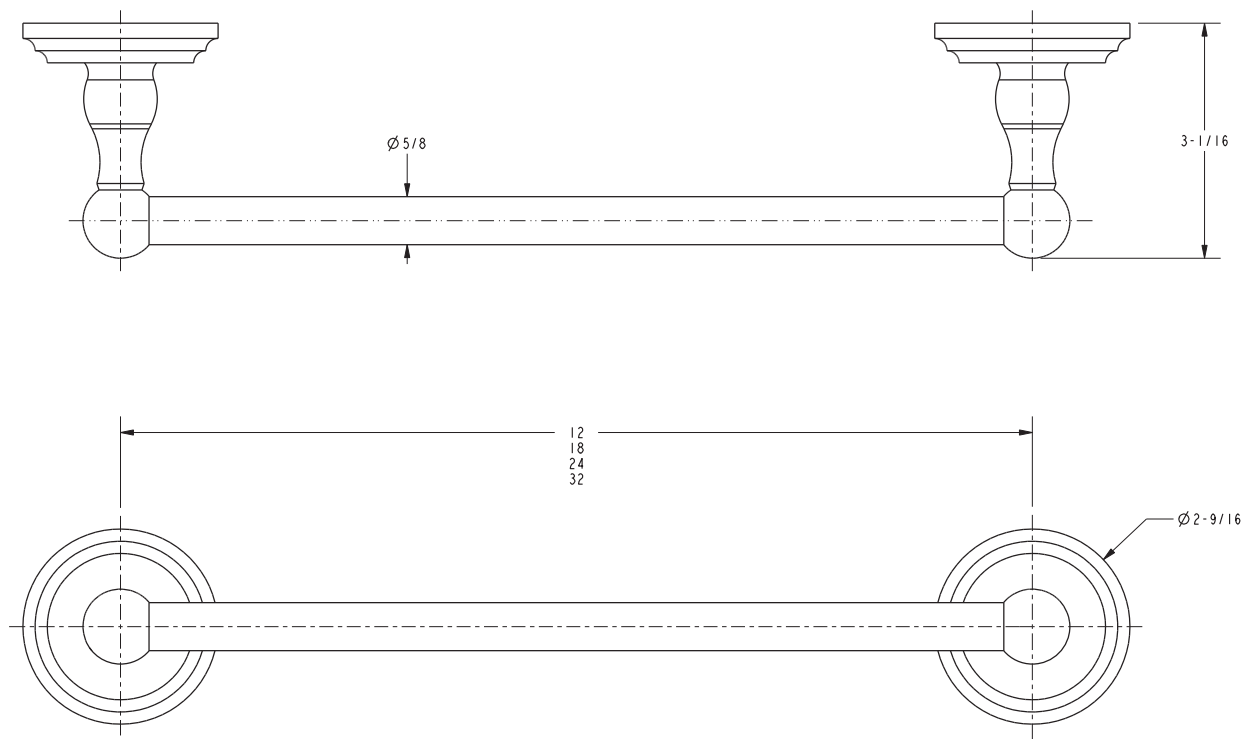

ALVESTON

Towel Bar 890-1230

Features

- Solid brass construction
- Complements Alveston product series

Codes / Standards Compliance

Meets or exceeds the following at date of manufacture:

- All applicable US Federal and State material regulations

Model	Description	Colors Finishes				
890-1230	18" Towel Bar	<input type="checkbox"/> 10B	<input type="checkbox"/> 15	<input type="checkbox"/> 15S	<input type="checkbox"/> 26	<input type="checkbox"/> Other

Product Specification Add "Color / Finish" suffix to Model number, below.

The Towel Bar shall be made of solid brass construction. Towel Bar shall complement Newport Brass Alveston product series. Towel Bar shall be Newport Brass Model 890-12____/____.

890-1230

PRODUCT DIMENSIONS *(Units are in inches)*

Alveston Towel Bar
890-1230

Page 2 of 2 Spec_890-1230

NEWPORT BRASS
Flawless Beauty. From Faucet to Finish.™

t: 949.417.5207 | www.newportbrass.com
©2020 Brasstech, Inc.