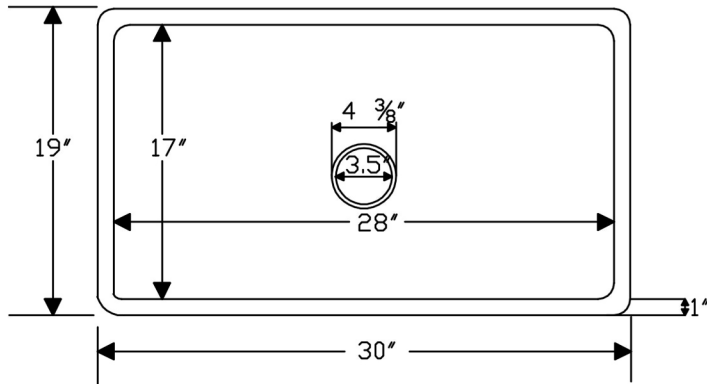

PACKAGE INCLUDES THE FOLLOWING ITEMS:

- \* 30" Hammered Copper Kitchen Single Basin Sink / ORB Finish (Model# KSDB30199)
- \* 3.5" Garbage Disposal Drain w/ Basket / ORB Finish (Model# D-130ORB)
- \* Oil Rubbed Bronze Installation Silicone (Model# C900-ORB)
- \* Copper Sink Wax (Model# W900-WAX)

\* ORB: Oil Rubbed Bronze

**SINK DETAILS (Model# KSDB30199)**

- \* 30" Hammered Copper Kitchen Single Basin Sink
- \* Color: Oil Rubbed Bronze
- \* Outer Dimension: 30" x 19" x 9"
- \* Inner Dimension: 28" x 17" x 9"
- \* Drain Size: 3.5" Standard
- \* Material Gauge: 14

\* ORB: Oil Rubbed Bronze

**DRAIN #1 DETAILS (Model# D-130ORB)**

- \* 3.5" Deluxe Garbage Disposal Drain w/ Basket
- \* Color: Oil Rubbed Bronze
- \* Inner Dimension: 3.5"
- \* Outer Dimension: 4.5" x 2"
- \* Installation Type: Insinkerator Brand Compatible
- \* Material: Brass

**SILICONE DETAILS (Model# C900-ORB)**

- \* Neutral Cure Installation Silicone
- \* Size: 4.5 OZ
- \* Matches a Variety of Different Styled Sinks and Drains

**COPPER SINK WAX DETAILS (Model# W900-WAX)**