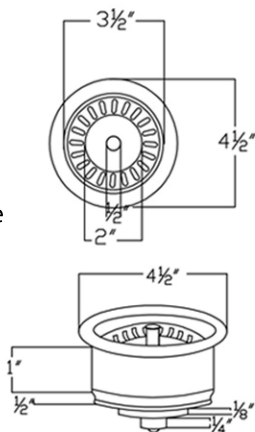

\* ORB: Oil Rubbed Bronze

**SINK DETAILS (Model# KSDB30199)**

- \* 30" Hammered Copper Kitchen Single Basin Sink
- \* Color: Oil Rubbed Bronze
- \* Outer Dimension: 30" x 19" x 9"
- \* Inner Dimension: 28" x 17" x 9"
- \* Drain Size: 3.5" Standard
- \* Material Gauge: 14

**SILICONE DETAILS (Model# C900-ORB)**

- \* Neutral Cure Installation Silicone
- \* Size: 4.5 OZ
- \* Matches a Variety of Different Styled Sinks and Drains

**COPPER SINK WAX DETAILS (Model# W900-WAX)**