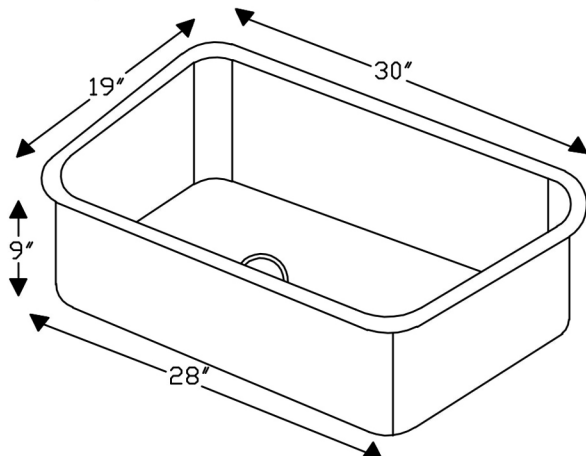

PACKAGE INCLUDES THE FOLLOWING ITEMS:

- \* 30" Hammered Copper Kitchen Single Basin Sink / ORB Finish (Model# KSDB30199)
- \* 3.5" Garbage Disposal Drain w/ Basket / ORB Finish (Model# D-130ORB)
- \* Oil Rubbed Bronze Installation Silicone (Model# C900-ORB)
- \* Copper Sink Wax (Model# W900-WAX)

\* ORB: Oil Rubbed Bronze

**SINK DETAILS (Model# KSDB30199)**

- \* 30" Hammered Copper Kitchen Single Basin Sink
- \* Color: Oil Rubbed Bronze
- \* Outer Dimension: 30" x 19" x 9"
- \* Inner Dimension: 28" x 17" x 9"
- \* Drain Size: 3.5" Standard
- \* Material Gauge: 14

**PACKAGE INCLUDES THE FOLLOWING ITEMS:**

- \* 30" Hammered Copper Kitchen Single Basin Sink / ORB Finish (Model# KSDB30199)
- \* 3.5" Garbage Disposal Drain w/ Basket / ORB Finish (Model# D-130ORB)
- \* Oil Rubbed Bronze Installation Silicone (Model# C900-ORB)
- \* Copper Sink Wax (Model# W900-WAX)

\* ORB: Oil Rubbed Bronze

**DRAIN #1 DETAILS (Model# D-130ORB)**

- \* 3.5" Deluxe Garbage Disposal Drain w/ Basket
- \* Color: Oil Rubbed Bronze
- \* Inner Dimension: 3.5"
- \* Outer Dimension: 4.5" x 2"
- \* Installation Type: Insinkerator Brand Compatible
- \* Material: Brass