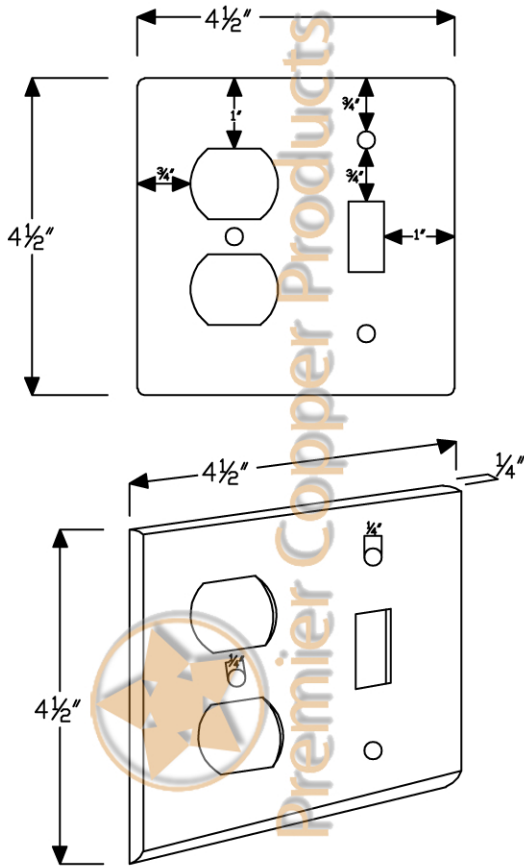

Premier Copper Products

ITEM#SCOT COMBO SWITCH PLATE

DIMENSIONS: 4½" X 4½"
MATERIAL GAUGE: 18

IMPORTANT: THIS PRODUCT IS HAND CRAFTED AND FINISHES MAY VARY.