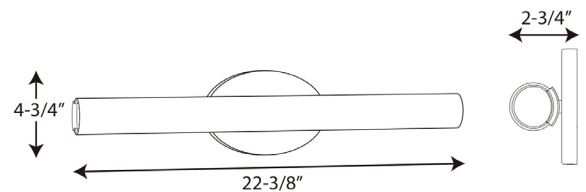

Parallel LED

Wall Mounted • Damp Location Listed **PROGRESS LED**

Description:

You will adore the sophisticated style of this linear bath light. This light fixture features a crisp opal glass diffuser with a modern silhouette. The diffuser pairs with a simple metal canopy for an understated, elegant design.

Specifications:

- Etched White glass Cylindrical Shade
- This light fixture features a crisp opal glass diffuser with a modern silhouette.
- The diffuser pairs with a simple metal canopy for an understated, elegant design.
- You will adore the sophisticated style of this linear bath light.
- Ideal for any bathroom.
- Perfect for mid-century modern, transitional, modern, and contemporary settings.
- Measures 22-3/8-inch width by 4-3/4-inch height.
- Uses an integrated LED (36w).
- Compatible with many Triac/ELV dimmers (see dimming controls)
- Includes installation instructions and mounting hardware.
- Progress Lighting products are designed for exceptional quality, reliability, and functionality.
- Dimmable to 10% brightness (See Dimming Notes)
- Canopy covers a standard 4" recessed outlet box: 7 in W., 4.75 in ht., 0.625 in depth
- Mounting backplate for outlet box included
- 6 in of wire supplied
- Americans With Disabilities Act (ADA) compliant

P300183-012-30

Dimensions:

Width: 22-3/8 in
 Height: 4-3/4 in
 Depth: 2-3/4 in
 H/CTR: 2-3/8 in (glass facing up)

Etched White glass Cylindrical Shade
 Width: 22-1/4 in
 Height: 2 in

P300183-012-30

Dimming Notes: