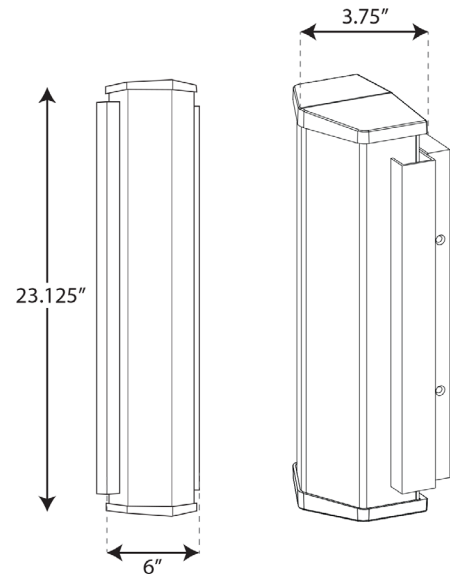

Specifications:

- White acrylic Diffuser
- The acrylic shades are the hallmark of this simple, sophisticated design that can be installed in both indoor and outdoor locations.
- The shades are held in place by a simple metal bar with a classic metallic gray finish.
- Enjoy the tranquil experience and the transformational environment created by this LED outdoor sconce.
- Ideal for any foyer, bedroom, entryway, porch, or patio.
- Perfect for transitional, modern, or contemporary settings.
- Measures 6-inch width by 23-1/8-inch height.
- Uses two integrated LED (11w max).
- Compatible with many Triac/ELV dimmers (see dimming controls)
- Includes installation instructions and mounting hardware.
- Progress Lighting products are designed for exceptional quality, reliability, and functionality.
- Dimmable to 10% brightness (See Dimming Notes)
- Canopy covers a standard 4" recessed outlet box: 4.75 in W., 20.875 in ht., 0.5625 in depth
- Mounting backplate for outlet box included
- 6 in of wire supplied
- Americans With Disabilities Act (ADA) compliant

P560209-082-30

Dimensions:

Width: 6 in
 Height: 23-1/8 in
 Depth: 3-3/4 in
 H/CTR: 11-9/16 in

White acrylic Diffuser
 Width: 4-7/16 in
 Height: 22-9/16 in

**Dimming Notes:**

P560209-082-30 is designed to be compatible with many Triac/ELV controls.