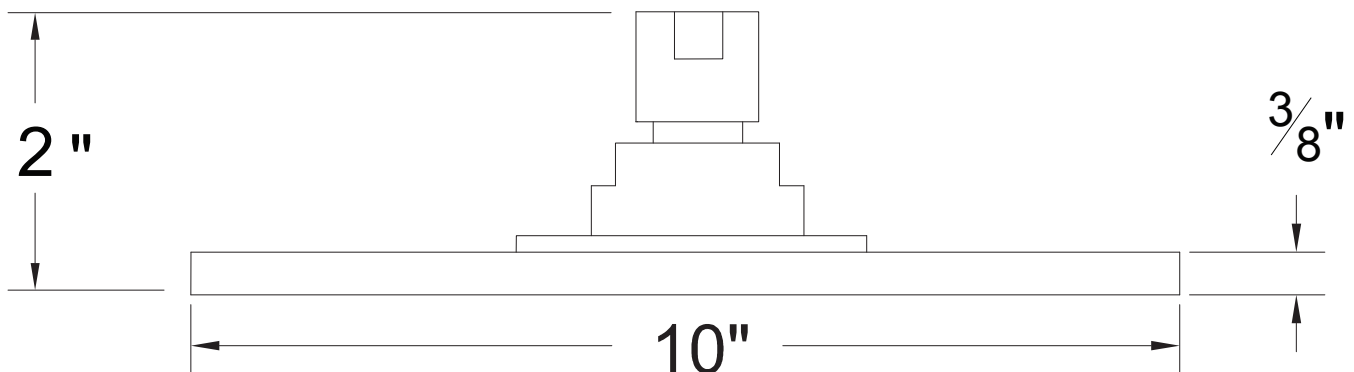

## PRODUCT SPECIFICATION SHEET

### ITEM # 708027 Deluge 10" rain head

- 10" OD
- 1/2" NPT female connection
- Not to be used with pressure balanced valve

The measurements shown are for reference only. Products and specifications shown are subject to change without notice.