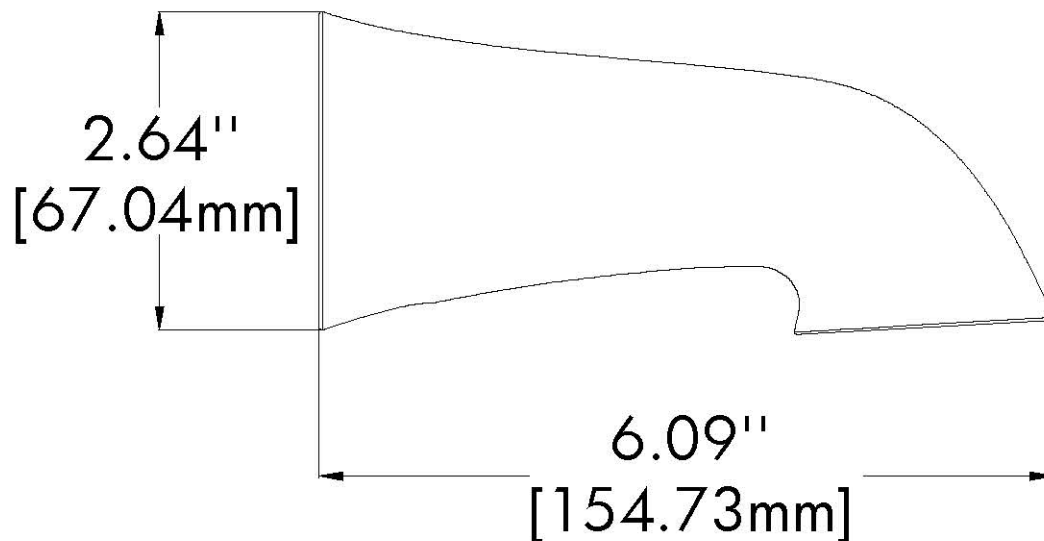

SPEAKMAN® S-1561

Chelsea™ Tub Spout

FEATURES:

- 1/2 in. copper slip-fit connection
- Metal construction

FINISH:

PC BN

WARRANTY:

- 1 Year Limited

DIMENSIONS: NOTE: 1. All dimensions are in inches (millimeters) unless otherwise specified and are subject to change without notice.

Architect/Engineer Approval Space:

SPEAKMAN
400 ANCHOR MILL ROAD
NEW CASTLE, DE 19720