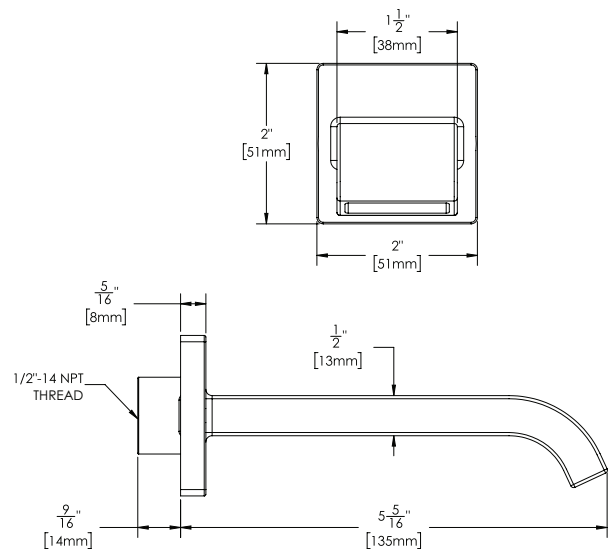

Lura® Wall-Mounted Tub Spout

FEATURES:

- Wall-Mounted Tub Spout measures 5-5/16" in length
- Metal construction
- 1/2" NPT female inlet
- Corrosion resistant finishes
- Coordinates with Lura Collection

STOCK FINISHES:

All dimensions are in inches (millimeters) unless otherwise specified and are subject to change without notice.

Architect/Engineer Approval Space:

P: 800-537-2107
 F: 800-977-2747
 W: WWW.SPEAKMAN.COM
 R: 03-DECEMBER 2019