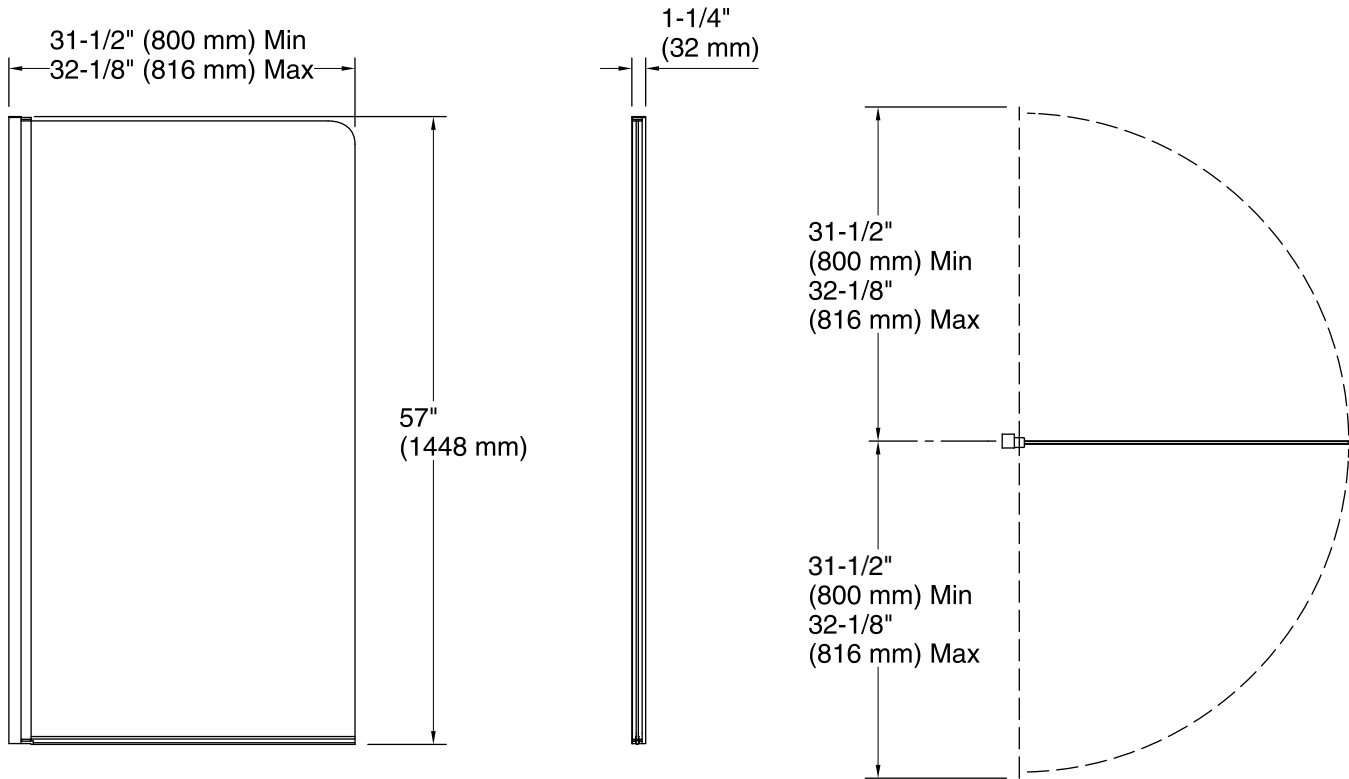

### Available Glass Options

Code	Description
------	-------------

G05	Clear
-----	-------

**Technical Information**

All product dimensions are nominal.  
 Installation type: For bath installation  
 Opening Width - Min: 31-1/2" (800 mm)  
 Glass thickness: 3/16" (5 mm)  
 Glass coating: CleanCoat®

**Notes**

Install this product according to the installation guide.  
 The vertical opening should be a minimum of 57" (1448 mm) to allow for installation clearance.