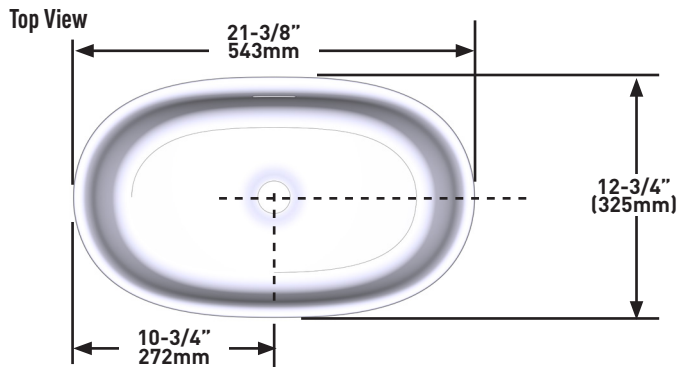

For warranty or additional information, contact:

US Customers

U.S.A.
houseofrohl.com/support
1-800-777-9762

Canadian Customers

QUEBEC / MARITIMES / WESTERN CANADA
QUÉBEC / MARITIMES / OUEST CANADIEN
QUEBEC / MARITIMOS / CANADA OCCIDENTAL
houseofrohl.ca/support
1-866-473-8442

ONTARIO
houseofrohl.ca/support
1-800-287-5354