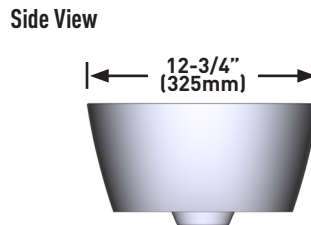

For warranty or additional information, contact:

US Customers

U.S.A.
houseofrohl.com/support
1-800-777-9762

Canadian Customers

QUEBEC / MARITIMES / WESTERN CANADA
QUÉBEC / MARITIMES / OUEST CANADIEN
QUEBEC / MARITIMOS / CANADA OCCIDENTAL
houseofrohl.ca/support
1-866-473-8442

ONTARIO
houseofrohl.ca/support
1-800-287-5354