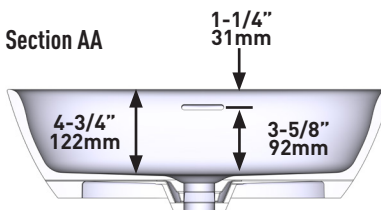

For warranty or additional information, contact:

US Customers

U.S.A.
houseofrohl.com/support
1-800-777-9762

Canadian Customers

QUEBEC / MARITIMES / WESTERN CANADA
QUÉBEC / MARITIMES / OUEST CANADIEN
QUEBEC / MARITIMOS / CANADA OCCIDENTAL
houseofrohl.ca/support
1-866-473-8442

ONTARIO
houseofrohl.ca/support
1-800-287-5354