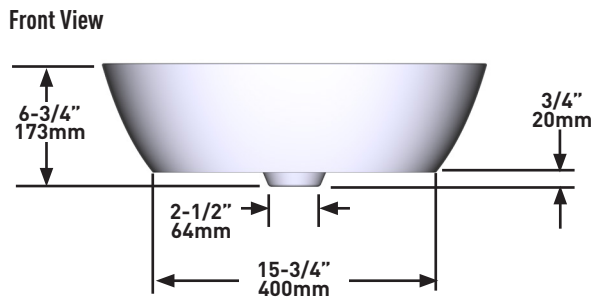

For warranty or additional information, contact:

US Customers

U.S.A.
houseofrohl.com/support
1-800-777-9762

Canadian Customers

QUEBEC / MARITIMES / WESTERN CANADA
QUÉBEC / MARITIMES / OUEST CANADIEN
QUEBEC / MARITIMOS / CANADA OCCIDENTAL
houseofrohl.ca/support
1-866-473-8442

ONTARIO
houseofrohl.ca/support
1-800-287-5354