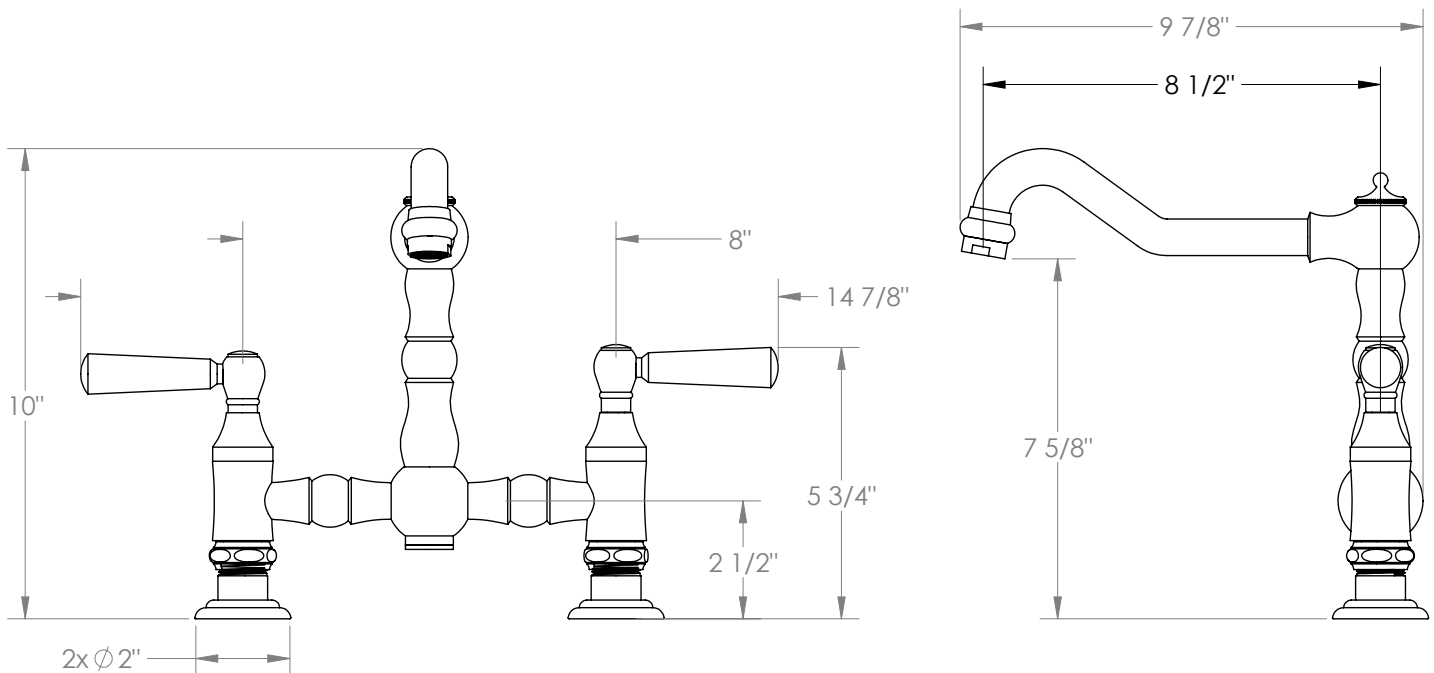

WATERMARK

BROOKLYN, NEW YORK

Paris 206-7.5-S1A

Deck Mounted, Bridge Kitchen Faucet

- Fits Deck Up To 2" Thick
- Recommended Mounting Hole: 1-1/8"
- All Lead-Free Brass Construction
- Flow Rate: 1.75 GPM
- 1/4 Turn Ceramic Cartridge
- 360° Rotating Spout
- Professional Installation Required

Available in all finishes shown on the [Watermark Designs website](https://www.watermark-designs.com)

Meets the applicable requirements of ASME A112.18.1-2005/CSA B125.1-05, entitled "Plumbing Supply Fittings".

Watermark Designs reserves the right to make revisions without notice to produce specifications. All product dimensions are nominal.

09/2023

350 Dewitt Ave. Brooklyn, NY 11207 USA | T: 1 718 257 2800 | F: 1 718 257 2144 | customerservice@watermark-designs.com