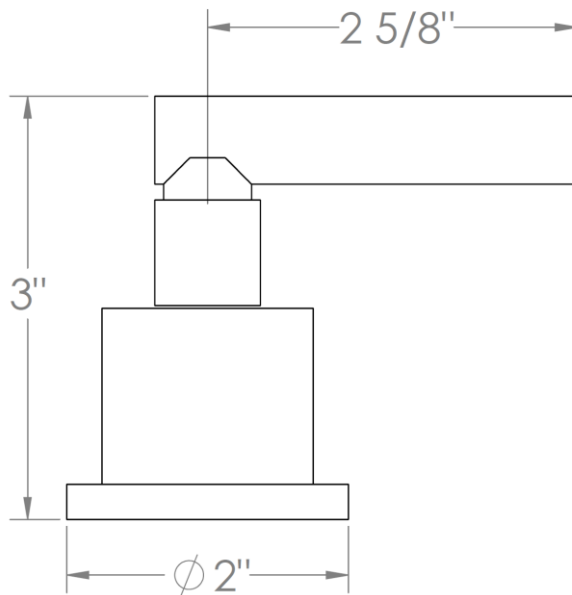

27-DT-CL14

Trim for Deck Mounted Valve

Requires SS-508-C, SS-508-H or SS-DD4 concealed rough

WATERMARK DESIGNS 2/4/2019

350 Dewitt Ave Brooklyn NY 11207 USA T 718 257 2800 F 718 257 2144 info@watermark-designs.com