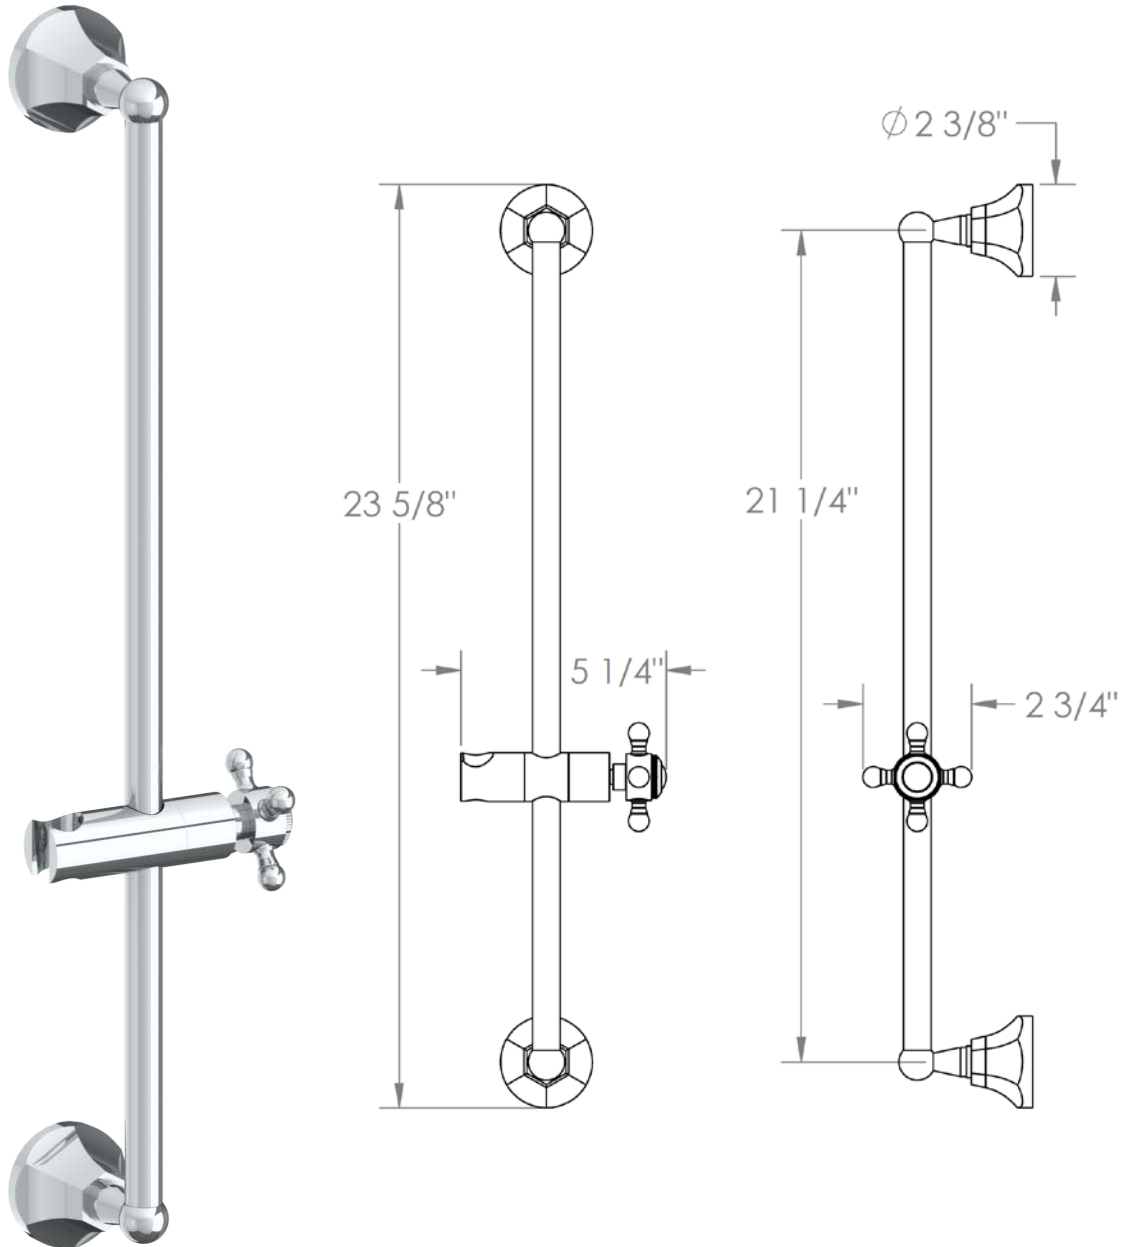

**312-6524-V**

Wall Mounted Shower Positioning Bar

**WATERMARK** DESIGNS 6/14/2018

350 Dewitt Ave Brooklyn NY 11207 USA T 718 257 2800 F 718 257 2144 info@watermark-designs.com