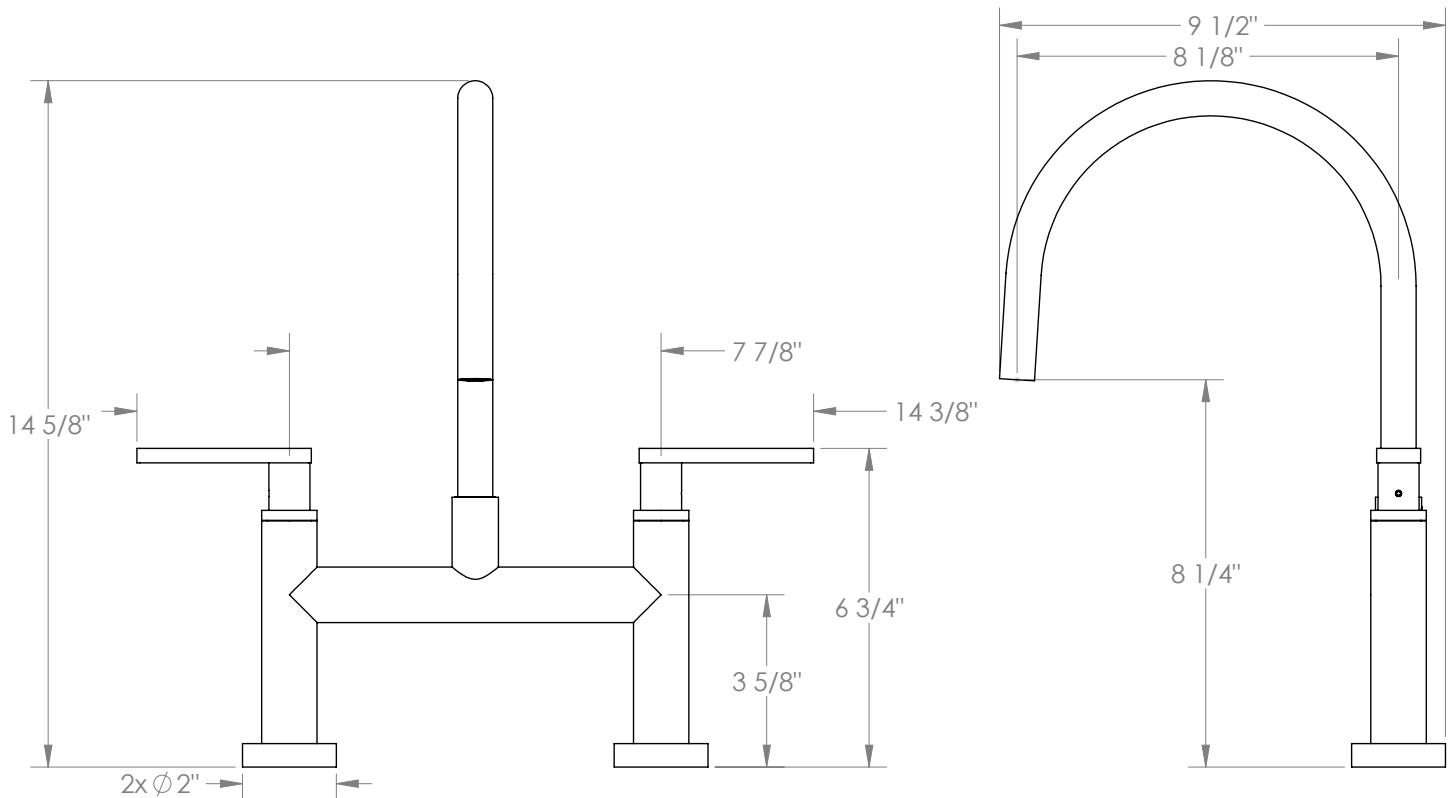

WATERMARK

BROOKLYN, NEW YORK

Rainey 70-7.5G-RNS4

Deck Mounted, Gooseneck, Bridge Kitchen
Faucet

- Fits Deck Up To 2" Thick
- Recommended Mounting Hole: 1-1/8"
- All Lead-Free Brass Construction
- Flow Rate: 1.75 GPM
- 1/4 Turn Ceramic Cartridge
- 360° Rotating Spout
- Professional Installation Required

Available in all finishes shown on the [Watermark Designs website](#)

Meets the applicable requirements of ASME A112.18.1-2005/CSA B125.1-05, entitled "Plumbing Supply Fittings".

Watermark Designs reserves the right to make revisions without notice to produce specifications. All product dimensions are nominal.