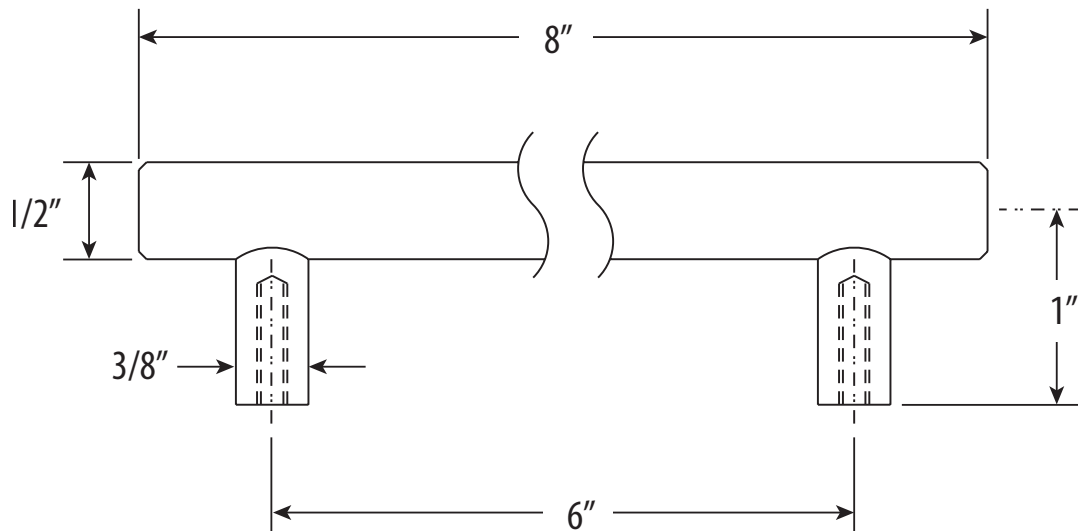

CONTEMPORARY 6" CABINET DRAWER PULL

HCP-0600

- Break to length screws
- Fits materials from 1/2" to 1-1/2" thick

 **ECO BRASS**
HIGH PERFORMANCE LEAD FREE BRASS

DIMENSIONS MAY VARY AND ARE SUBJECT TO CHANGE. NO RESPONSIBILITY IS ASSUMED FOR USE OF SUPERCEDED OR VOIDED DATA