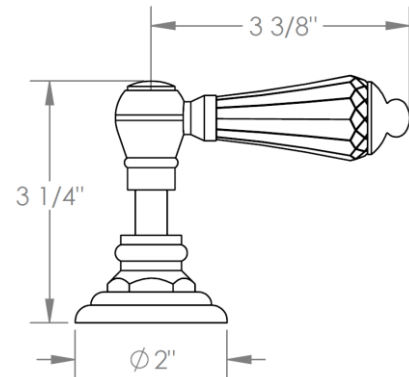

321-DTH-__

Trim for Deck Mounted Valve

Porcelain cross and lever buttons engraved "HOT"

For use with SS-508-H concealed rough

ADDITIONAL HANDLE OPTIONS

S1 - PRESTON

S2 - WALTHAM

SWA - DARIEN