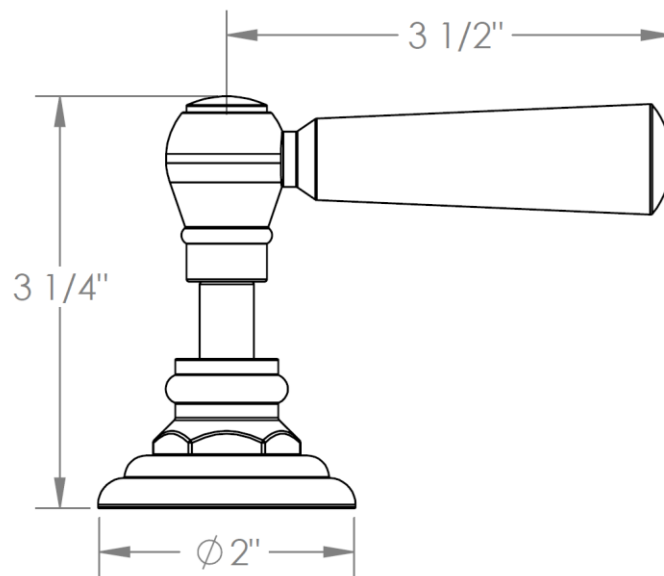

321-DTH-__

Trim for Deck Mounted Valve

Porcelain cross and lever buttons engraved "HOT"

For use with SS-508-H concealed rough

ADDITIONAL HANDLE OPTIONS

S1 - PRESTON

S2 - WALTHAM

SWA - DARIEN