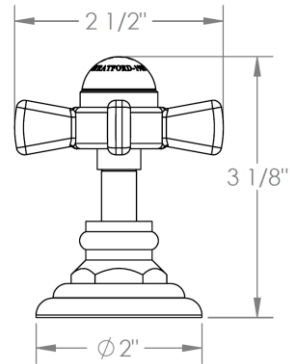

321-DTH-__

Trim for Deck Mounted Valve

Porcelain cross and lever buttons engraved "HOT"

For use with SS-508-H concealed rough

ADDITIONAL HANDLE OPTIONS

S1 - PRESTON

S2 - WALTHAM

SWA - DARIEN