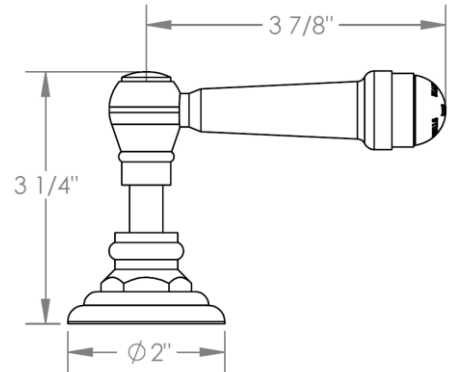

321-DTH-__

Trim for Deck Mounted Valve

Porcelain cross and lever buttons engraved "HOT"

For use with SS-508-H concealed rough

ADDITIONAL HANDLE OPTIONS

S1 - PRESTON

S2 - WALTHAM

SWA - DARIEN