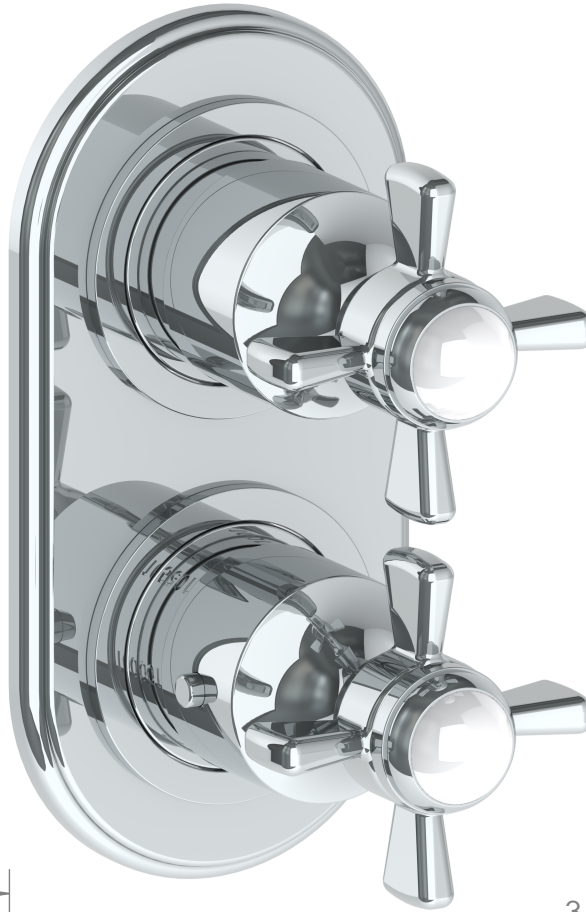

34-T25-S1

Wall Mounted Mini Thermostatic Trim Kit with Built-In Control
For use with SS-TH60, SS-TH70, or SS-TH80 concealed rough

Meets the applicable requirements of ASME A112.18.1-2005/CSA B125.1-05, entitled "Plumbing Supply Fittings"