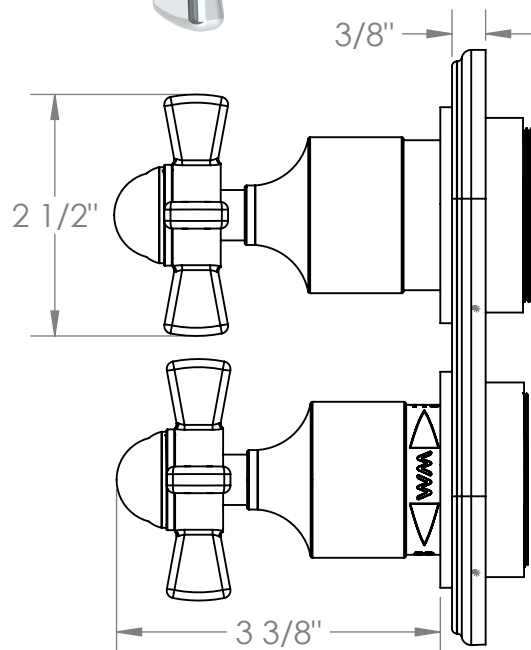

34-T25-S1

Wall Mounted Mini Thermostatic Trim Kit with Built-In Control
For use with SS-TH60, SS-TH70, or SS-TH80 concealed rough

Meets the applicable requirements of ASME A112.18.1-2005/CSA B125.1-05, entitled "Plumbing Supply Fittings"