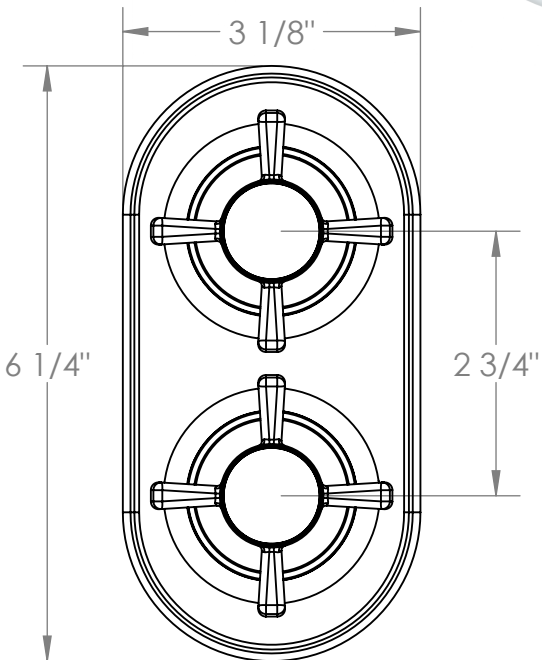

34-T25-S1

Wall Mounted Mini Thermostatic Trim Kit with Built-In Control
For use with SS-TH60, SS-TH70, or SS-TH80 concealed rough

Meets the applicable requirements of ASME A112.18.1-2005/CSA B125.1-05, entitled "Plumbing Supply Fittings"